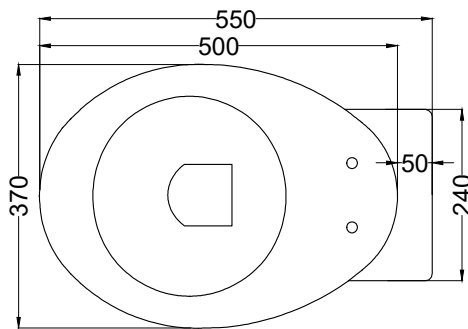

Le Giare - art. LGvs

wc sospeso
wall-hung wc

cielo
handmade in Italy

PESO NETTO/NET WEIGHT: 22,00 Kg

PCS PALLET: 18
PCS PALLET CONTAINER: 18

ACCESSORI/ACCESSORIES:

CPVLGT - coprivaso in termoindurente/
thermosetting seat-cover

CPVLGTF - coprivaso in termoindurente
frizionato/Thermosetting soft close seat-cover

508 - staffa di fissaggio universale per wc e
bidet sospesi/universal fixing brackets for wall-
hung wc/bidet

PAA - protezione antiurto acustica/ impact and
acoustic protection panel

RPB - raccordo dritto a parete/straight pan
connector for wall trap

NOTE/NOTES

Il wc rispetta le normative per il risparmio idrico.

The toilet complies with the water saving regulations.

DoP No. 997.01

FINITURE

FINISHES

- Bianco/white - glossy
- Nero/black - glossy

Le Terre di Cielo

- Talco
- Pomice
- Brina
- Basalto
- Arenaria
- Avena
- Cemento
- Lavagna

TOP

* = water outlet
** = water inlet
° = fixings

SIDE

BACK

ATTENZIONE/ATTENTION:

Superfici, pesi e misure riportate possono presentare leggere differenze rispetto ai pezzi reali, in considerazione e accordo delle caratteristiche di tolleranza intrinseche del materiale ceramico e del suo processo produttivo. L'azienda si riserva di cambiare schede tecniche e caratteristiche di funzionamento degli articoli in ogni momento e senza necessità di preavviso.

Surfaces, weights and dimensions can show some little differences compared to the real item, following typical intrinsic characteristics of ceramics material and production. The company reserves the right to change any technical specifications/ dimension and/or operating characteristics of the products at any time and without giving notice.

ATTENZIONE/ATTENTION: