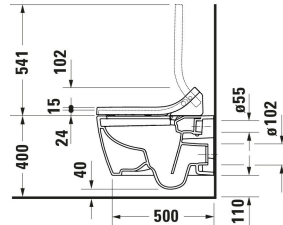

Bento Starck Box Toilet wall-mounted for shower toilet seat HygieneFlush # 2593592000

| < 370 mm > |

Toilet wall-mounted for shower toilet seat HygieneFlush	Dimension	Weight	Order number
Colors			
20 HygieneGlaze (an antibacterial ceramic glaze that provides almost indefinite effectiveness)			
Variant			
White High Gloss, HygieneGlaze, Flush water quantity: 4,5 l, Flush principle:, Outlet drain horizontal, Unified Water Label (UWL) Class: 1	370x360 mm	27.600 kg	2593592000
Accessory			
Pre-installation set	135 x 105 mm	0.43 kg	005072
Vario Connector Set Shower toilets	260 x 220 mm	0.385 kg	100730
Vario Connector Set Shower toilets	220 x 260 mm	0.45 kg	100692
Vario Connector Set Shower toilets	220 x 260 mm	0.7 kg	100691
Suitable products			
Shower toilet seat Suitable for series ME by Starck, Starck 2, Starck 3, DuraStyle, Bento Starck Box, White, Automatic close, Seat material type: Duroplast, Lid material type: Duroplast, Adjustable shower jet position level: 5 Steps, Controllable spray jet intensity steps: 3 Steps, Controllable spray jet temperature steps: 4 Steps, Adjustable shower jet position level: 5 Steps, Rearwash, Ladywash, Pulsing shower spray: Oscillating, Operation type: Remote control, Controller, Self-cleaning shower nozzle/shower head, Decalcification function, Holiday mode, Night light, Protection type: IPX4, 373 x 539 mm	373 x 539 mm		611000
Shower toilet seat Suitable for series ME by Starck, Starck 2, Starck 3, Darling New, Bento Starck Box, Automatic close, Controllable warm air dryer steps: 4 Steps, Adjustable shower jet position level: 5 Steps, Controllable spray jet intensity steps: 3 Steps, Controllable spray jet temperature steps: 4 Steps, Adjustable shower jet position level: 5 Steps, Rearwash, Ladywash, Pulsing shower spray: Oscillating, Number of programmable user profiles: 4, Self-cleaning shower nozzle/shower head, Decalcification function, Energy saving mode: Adjustable, Night light, 365 x 520 mm	365 x 520 mm		613000