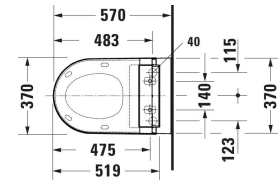

Bento Starck Box Toilet wall-mounted for shower toilet seat HygieneFlush # 2593592000

| < 370 mm > |

Toilet wall-mounted for shower toilet seat HygieneFlush	Dimension	Weight	Order number
Colors			
20 HygieneGlaze (an antibacterial ceramic glaze that provides almost indefinite effectiveness)			
Variant			
White High Gloss, HygieneGlaze, Flush water quantity: 4,5 l, Flush principle:, Outlet drain horizontal, Unified Water Label (UWL) Class: 1	370x360 mm	27.600 kg	2593592000
Accessory			
Pre-installation set	135 x 105 mm	0.43 kg	005072
Vario Connector Set Shower toilets	260 x 220 mm	0.385 kg	100730
Vario Connector Set Shower toilets	220 x 260 mm	0.45 kg	100692
Vario Connector Set Shower toilets	220 x 260 mm	0.7 kg	100691
Suitable products			
Shower toilet seat Suitable for series ME by Starck, Starck 2, Starck 3, DuraStyle, Bento Starck Box, White, Automatic close, Seat material type: Duroplast, Lid material type: Duroplast, Adjustable shower jet position level: 5 Steps, Controllable spray jet intensity steps: 3 Steps, Controllable spray jet temperature steps: 4 Steps, Adjustable shower jet position level: 5 Steps, Rearwash, Ladywash, Pulsing shower spray: Oscillating, Operation type: Remote control, Controller, Self-cleaning shower nozzle/shower head, Decalcification function, Holiday mode, Night light, Protection type: IPX4, 373 x 539 mm	373 x 539 mm		611000
Shower toilet seat Suitable for series ME by Starck, Starck 2, Starck 3, Darling New, Bento Starck Box, Automatic close, Controllable warm air dryer steps: 4 Steps, Adjustable shower jet position level: 5 Steps, Controllable spray jet intensity steps: 3 Steps, Controllable spray jet temperature steps: 4 Steps, Adjustable shower jet position level: 5 Steps, Rearwash, Ladywash, Pulsing shower spray: Oscillating, Number of programmable user profiles: 4, Self-cleaning shower nozzle/shower head, Decalcification function, Energy saving mode: Adjustable, Night light, 365 x 520 mm	365 x 520 mm		613000