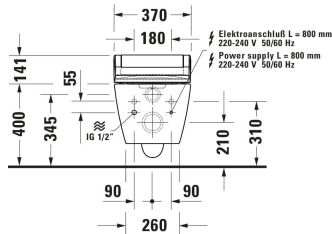

Bento Starck Box Toilet wall-mounted for shower toilet seat HygieneFlush # 2593592000

| < 370 mm > |

Toilet wall-mounted for shower toilet seat HygieneFlush	Dimension	Weight	Order number
Colors			
20 HygieneGlaze (an antibacterial ceramic glaze that provides almost indefinite effectiveness)			
Variant			
White High Gloss, HygieneGlaze, Flush water quantity: 4,5 l, Flush principle:, Outlet drain horizontal, Unified Water Label (UWL) Class: 1	370x360 mm	27.600 kg	2593592000
Accessory			
Pre-installation set	135 x 105 mm	0.43 kg	005072
Vario Connector Set Shower toilets	260 x 220 mm	0.385 kg	100730
Vario Connector Set Shower toilets	220 x 260 mm	0.45 kg	100692
Vario Connector Set Shower toilets	220 x 260 mm	0.7 kg	100691
Suitable products			
Shower toilet seat Suitable for series ME by Starck, Starck 2, Starck 3, DuraStyle, Bento Starck Box, White, Automatic close, Seat material type: Duroplast, Lid material type: Duroplast, Adjustable shower jet position level: 5 Steps, Controllable spray jet intensity steps: 3 Steps, Controllable spray jet temperature steps: 4 Steps, Adjustable shower jet position level: 5 Steps, Rearwash, Ladywash, Pulsing shower spray: Oscillating, Operation type: Remote control, Controller, Self-cleaning shower nozzle/shower head, Decalcification function, Holiday mode, Night light, Protection type: IPX4, 373 x 539 mm	373 x 539 mm		611000
Shower toilet seat Suitable for series ME by Starck, Starck 2, Starck 3, Darling New, Bento Starck Box, Automatic close, Controllable warm air dryer steps: 4 Steps, Adjustable shower jet position level: 5 Steps, Controllable spray jet intensity steps: 3 Steps, Controllable spray jet temperature steps: 4 Steps, Adjustable shower jet position level: 5 Steps, Rearwash, Ladywash, Pulsing shower spray: Oscillating, Number of programmable user profiles: 4, Self-cleaning shower nozzle/shower head, Decalcification function, Energy saving mode: Adjustable, Night light, 365 x 520 mm	365 x 520 mm		613000