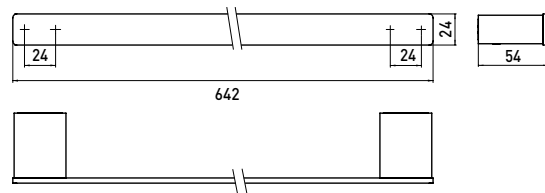

PRODUCT INFORMATION

Bath towel holder 642 mm black

Art.No.0560 133 60