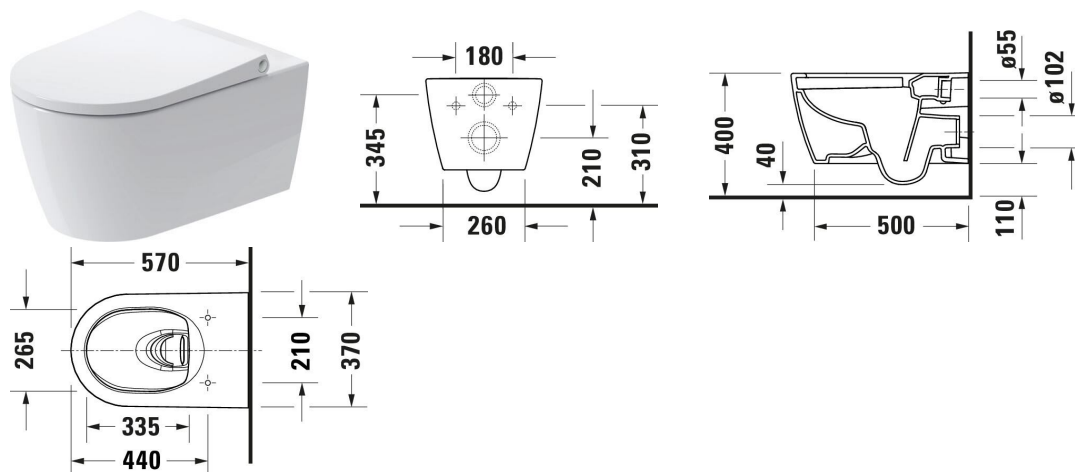

Bento Starck Box Toilet set wall-mounted # 459309..A1 / 459309..A1

|< 373 mm >|

Toilet set wall-mounted	Dimension	Weight	Order number
Colors			
20 HygieneGlaze (an antibacterial ceramic glaze that provides almost indefinite effectiveness) 90 White HygieneGlaze/White Satin Matt			
Variant			
<ul style="list-style-type: none"> Wall-mounted toilet: 2593092000, colour White High Gloss, HygieneGlaze, Washdown model, Flushing rim: Rimless, Outlet drain horizontal, Concealed fixation, Flush water quantity: 4,5 l, Toilet seat: 0022490000, Lid colour: White High Gloss, Removable Seat, Automatic close, Packaging dimensions: 400x460x595 mm 	373x403 mm	29.500 kg	459309..A1
<ul style="list-style-type: none"> Wall-mounted toilet: 2593099000, Interior colour White High Gloss/Exterior colour White Satin Matt, HygieneGlaze, Washdown model, Flushing rim: Rimless, Outlet drain horizontal, Concealed fixation, Flush water quantity: 3 l, Toilet seat: 0022493200, Lid colour: White Satin Matt, Removable Seat, Automatic close, Packaging dimensions: 400x460x595 mm 	373x403 mm	29.500 kg	459309..A1
Accessory			
Noise reduction set	420 x 390 mm	0.2 kg	005090
Mounting Suitable for Wall-mounted bidet, Wall-mounted toilet	Ø 12 mm	0.69 kg	006500

All drawings contain the necessary measurements which are subject to standard tolerances. They are stated in mm and are non-binding. Exact measurements, in particular for customised installation scenarios, can only be taken from the finished piece.