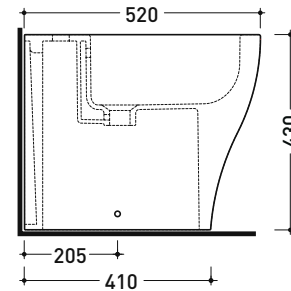

Technical accessories:
Floor fixing kit (9003)
Short chrome siphon for bidet (SIFB/CR)
Stop & Go drain (PLSG)
Stop&Go CERAMIC drain (PLCE)
Two piece set chrome tap filters (RF026)

Package dim.

Weight **25 kg**

Pz. Pallet n° **15**

CE UNI EN 14528 - CL20 Dop-No14528

vista zenitale / zenital view

vista laterale / lateral view

sezione longitudinale / section

vista retro / back view

sizes in mm

Please consider a 2% tolerance on indicated measurements