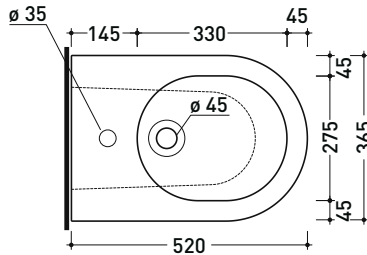

AP217

Back to wall single-hole bidet

• with overflow • without tap hole on demand

Complements: **Niagara panel bidet (TR40)**
Line taps bidet: ONE - NOKÉ - SI - FOLD - X1 - STIL
Line accessories: TWO - HOOP - FOLD

Pz. Pallet n° **15**

CE UNI EN 14528 - CL20 Dop-No14528

vista zenitale / zenital view

vista laterale / lateral view

sezione longitudinale / section

vista retro / back view

sizes in mm

Please consider a 2% tolerance on indicated measurements