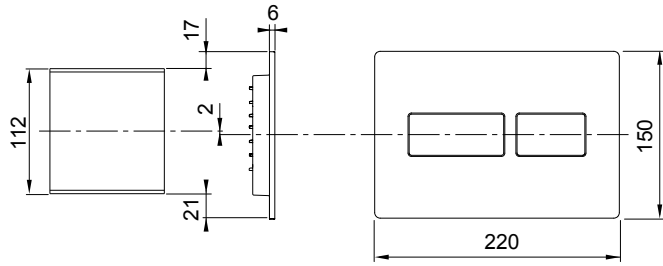

# TECE flush plate installation dimensions

## TECEsolid

Dimensions of toilet flush plate and bare-wall protection for vertical joint alignment

Dimensions of urinal flush plate and bare-wall protection for vertical joint alignment

Toilet flush plate (left) and urinal flush plate (right):  
 - Installation flush at top (top illustration)  
 - Installation centred (middle illustration)  
 - Installation flush at bottom (lower illustration)

Toilet flush plate (left) and urinal flush plate (right) with module 1120 mm

Toilet flush plate with module 980 mm (left) and 820 mm (right)