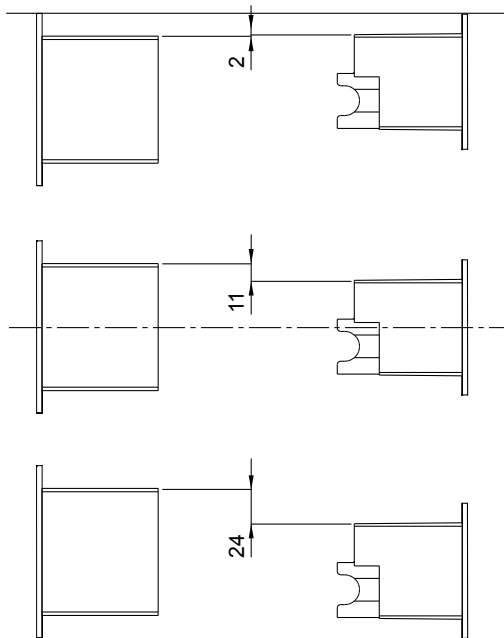

# TECE flush plate installation dimensions

## TECEsolid

Dimensions of toilet flush plate and bare-wall protection for vertical joint alignment

Dimensions of urinal flush plate and bare-wall protection for vertical joint alignment

Toilet flush plate (left) and urinal flush plate (right):  
 - Installation flush at top (top illustration)  
 - Installation centred (middle illustration)  
 - Installation flush at bottom (lower illustration)

Toilet flush plate (left) and urinal flush plate (right) with module 1120 mm

Toilet flush plate with module 980 mm (left) and 820 mm (right)