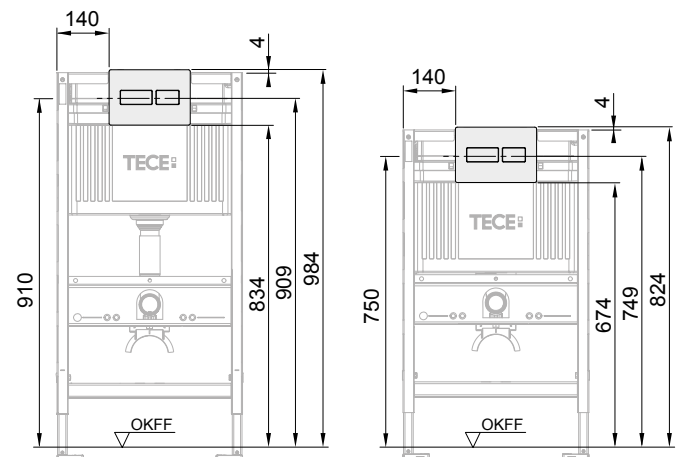

# TECE flush plate installation dimensions

## TECEsolid

Dimensions of toilet flush plate and bare-wall protection for vertical joint alignment

Dimensions of urinal flush plate and bare-wall protection for vertical joint alignment

Toilet flush plate (left) and urinal flush plate (right):  
 - Installation flush at top (top illustration)  
 - Installation centred (middle illustration)  
 - Installation flush at bottom (lower illustration)

Toilet flush plate (left) and urinal flush plate (right) with module 1120 mm

Toilet flush plate with module 980 mm (left) and 820 mm (right)