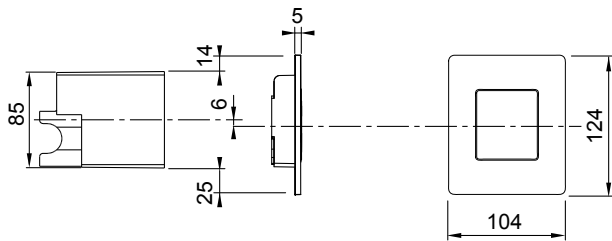

# TECE flush plate installation dimensions

## TECEsolid

Dimensions of toilet flush plate and bare-wall protection for vertical joint alignment

Dimensions of urinal flush plate and bare-wall protection for vertical joint alignment

Toilet flush plate (left) and urinal flush plate (right):  
 - Installation flush at top (top illustration)  
 - Installation centred (middle illustration)  
 - Installation flush at bottom (lower illustration)

Toilet flush plate (left) and urinal flush plate (right) with module 1120 mm

Toilet flush plate with module 980 mm (left) and 820 mm (right)