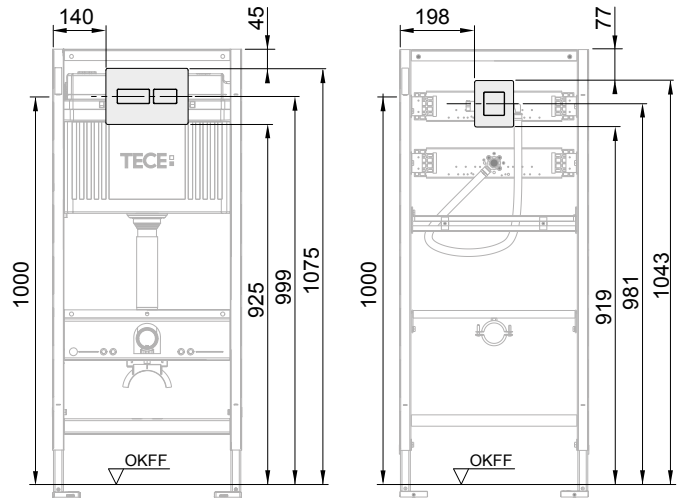

# TECE flush plate installation dimensions

## TECEsolid

Dimensions of toilet flush plate and bare-wall protection for vertical joint alignment

Dimensions of urinal flush plate and bare-wall protection for vertical joint alignment

Toilet flush plate (left) and urinal flush plate (right):  
 - Installation flush at top (top illustration)  
 - Installation centred (middle illustration)  
 - Installation flush at bottom (lower illustration)

Toilet flush plate (left) and urinal flush plate (right) with module 1120 mm

Toilet flush plate with module 980 mm (left) and 820 mm (right)