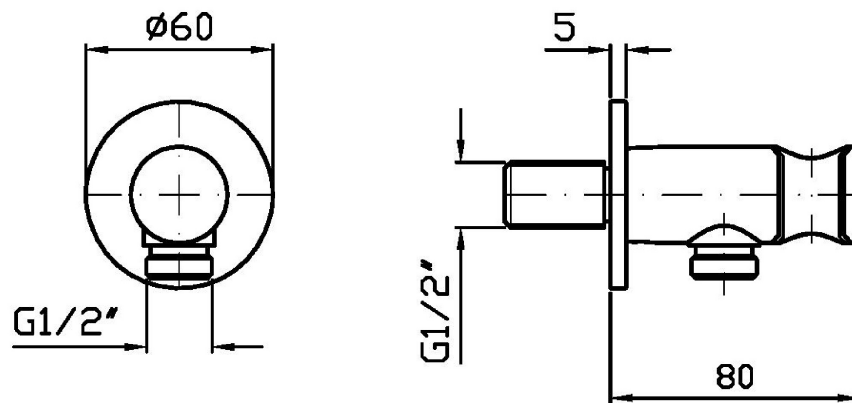

## SHOWER

Z93933

Appendi doccia duplex. / Shower support.

Appendi doccia duplex da 1/2" x 1/2" per gruppo incasso.

Wall-mounted shower support, 1/2" x 1/2" hose connection.

## SHOWER

Z93933

Disegno Complessivo / Overall Drawing

Note / Notes

## SHOWER

Z93933

Pesi e Misure / Weights and Sizes

Peso ( Kg ) Weight ( lb )	0,55 ( Kg )	1,21 ( lb )
Volume test ( dc3 ) - ( in3 )	3,32 ( dc3 )	202,60 ( in3 )
h ( mm ) - ( in )	93,00 ( mm )	3,66 ( in )
L1 ( mm ) - ( in )	162,00 ( mm )	6,38 ( in )
L2 ( mm ) - ( in )	220,00 ( mm )	8,66 ( in )