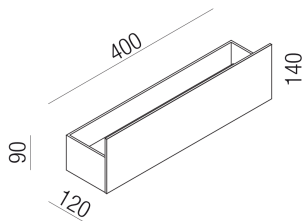

Shelf 40 cm  
 Designer: Gwenael Nicolas, Curiosity, 2008

**Materials:** Aluminium

**Finishes**

-  Aluminium
-  Black anodised

**Measurements**

Height:	14 cm	5" 1/2 inches
Width:	40 cm	15" 3/4 inches
Depth:	12 cm	4" 3/4 inches

**Description**

Shelf made from brushed anodised aluminium in black to be matched with the range of taps with the same name.

**Note**

The natural anodising process does not guarantee that all products will have the same finish: slight colour differences cannot be considered reason for complaints. Due to their unique shape, we recommend that all wall-mounted accessories are fixed to a perfectly flat surface.

Main dimensions