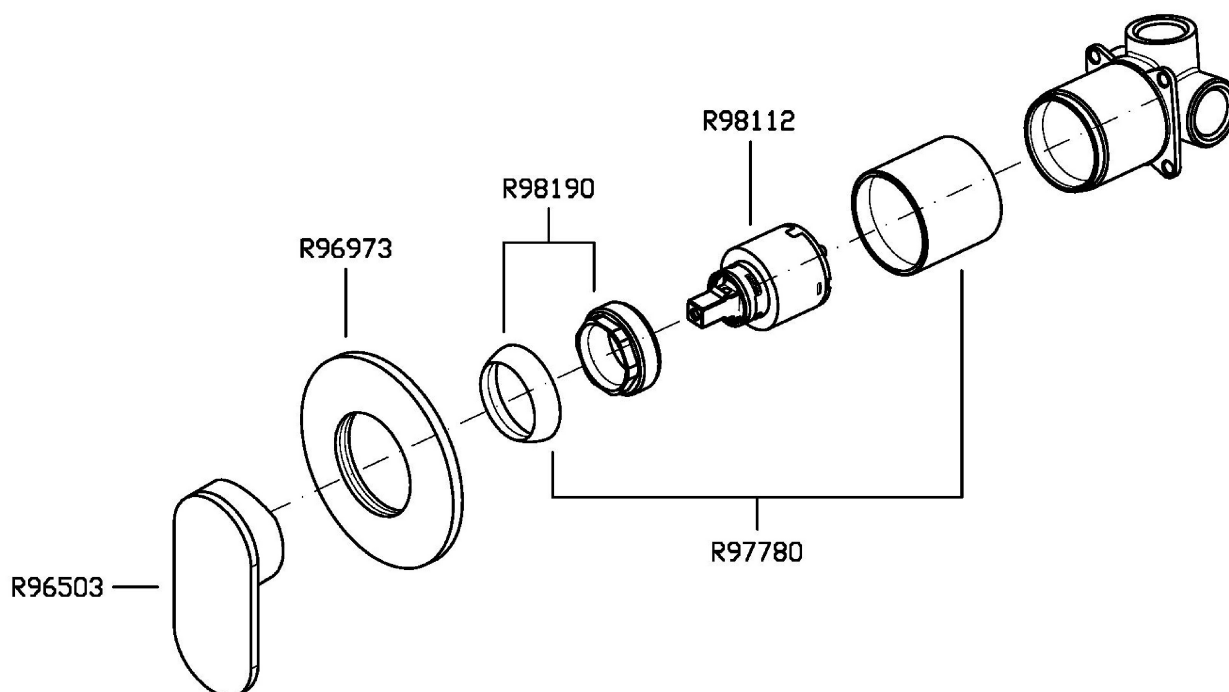

OCTO

ZOC122

Esplosi / Exploded