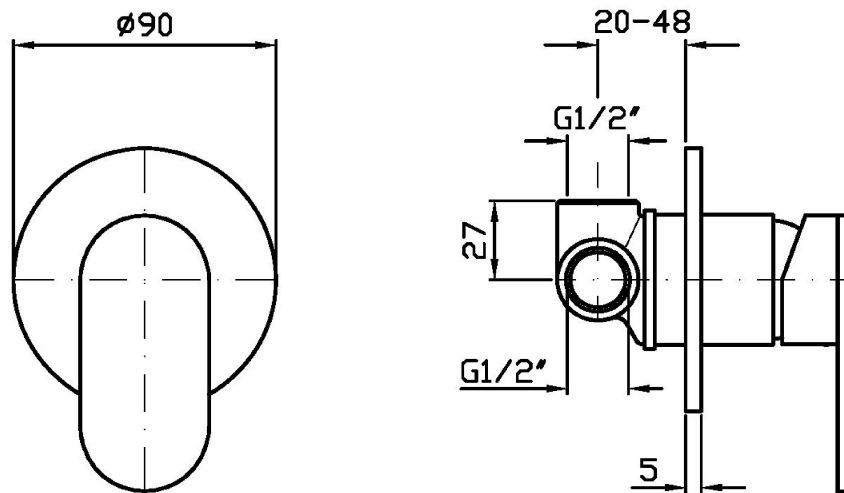

OCTO

ZOC122

Disegno Complessivo / Overall Drawing

Note / Notes