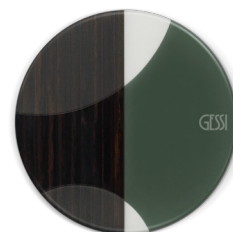

66600

Insert

WARM

#275
MATTE CIPRIA

#726
WARM BRONZE
BRUSHED PVD

#845
DARK BRONZE

NEUTRAL

#273
MATTE GREIGE

#149
FINOX
BRUSHED NICKEL

#720
NICKEL PVD

ACCENT

#277
GLOSSY OCRA
#280
MATTE OCRA

#727
BRASS
BRUSHED PVD

#299
MATTE BLACK

MATERIC

#278
GLOSSY CORAL
#281
MATTE CORAL

#708
COPPER
BRUSHED PVD

#706
BLACK
METAL PVD

NATURE

#276
MATTE AGAVE

#707
BLACK METAL
BRUSHED PVD

#031
CHROME

66602

ART insert

#287
WARM

#286
NEUTRAL

#289
ACCENT

#290
MATERIC

#288
NATURE