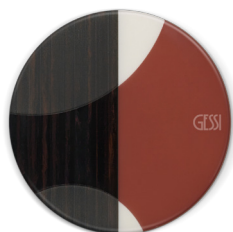

66600

Insert

WARM

#275
MATTE CIPRIA

#726
WARM BRONZE
BRUSHED PVD

#845
DARK BRONZE

NEUTRAL

#273
MATTE GREIGE

#149
FINOX
BRUSHED NICKEL

#720
NICKEL PVD

ACCENT

#277
GLOSSY OCRA
#280
MATTE OCRA

#727
BRASS
BRUSHED PVD

#299
MATTE BLACK

MATERIC

#278
GLOSSY CORAL
#281
MATTE CORAL

#708
COPPER
BRUSHED PVD

#706
BLACK
METAL PVD

NATURE

#276
MATTE AGAVE

#707
BLACK METAL
BRUSHED PVD

#031
CHROME

66602

ART insert

#287
WARM

#286
NEUTRAL

#289
ACCENT

#290
MATERIC

#288
NATURE