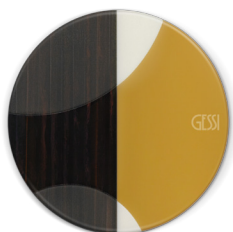

66600

Insert

WARM

#275
MATTE CIPRIA

#726
WARM BRONZE
BRUSHED PVD

#845
DARK BRONZE

NEUTRAL

#273
MATTE GREIGE

#149
FINOX
BRUSHED NICKEL

#720
NICKEL PVD

ACCENT

#277
GLOSSY OCRA
#280
MATTE OCRA

#727
BRASS
BRUSHED PVD

#299
MATTE BLACK

MATERIC

#278
GLOSSY CORAL
#281
MATTE CORAL

#708
COPPER
BRUSHED PVD

#706
BLACK
METAL PVD

NATURE

#276
MATTE AGAVE

#707
BLACK METAL
BRUSHED PVD

#031
CHROME

66602

ART insert

#287
WARM

#286
NEUTRAL

#289
ACCENT

#290
MATERIC

#288
NATURE