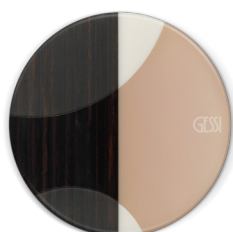

66600

Insert

WARM

#275
MATTE CIPRIA

#726
WARM BRONZE
BRUSHED PVD

#845
DARK BRONZE

NEUTRAL

#273
MATTE GREIGE

#149
FINOX
BRUSHED NICKEL

#720
NICKEL PVD

ACCENT

#277
GLOSSY OCRA
#280
MATTE OCRA

#727
BRASS
BRUSHED PVD

#299
MATTE BLACK

MATERIC

#278
GLOSSY CORAL
#281
MATTE CORAL

#708
COPPER
BRUSHED PVD

#706
BLACK
METAL PVD

NATURE

#276
MATTE AGAVE

#707
BLACK METAL
BRUSHED PVD

#031
CHROME

66602

ART insert

#287
WARM

#286
NEUTRAL

#289
ACCENT

#290
MATERIC

#288
NATURE