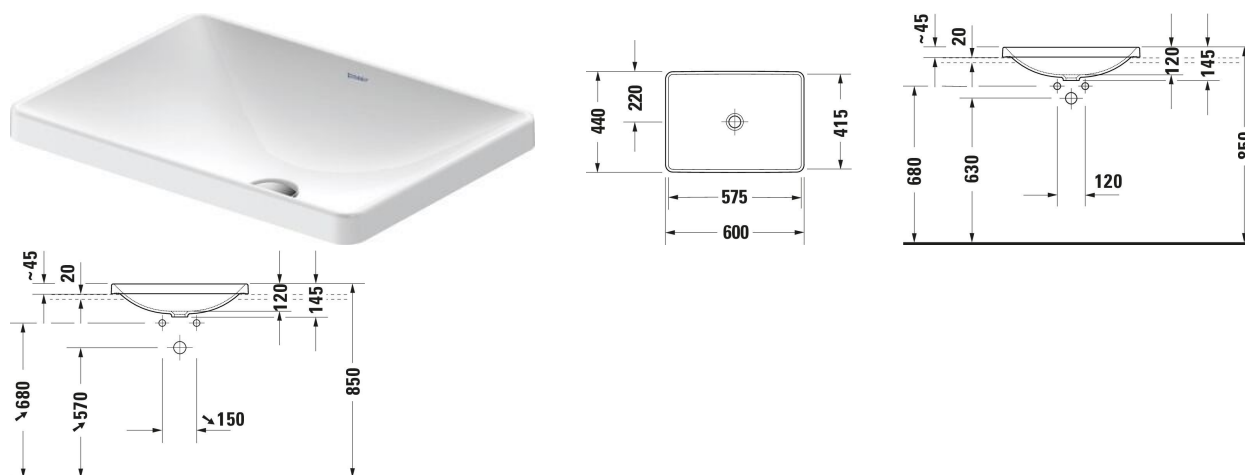

D-Neo Built-in basin # 0358600079

| < 600 mm > |

Built-in basin	Dimension	Weight	Order number
Washbasin version: Installation, 600x440 mm, Tap hole platform: No, Overflow: No, Type of mounting: counter top			
Colors			
00 White Alpin			
Variant			
☒ White High Gloss, grounded	600x170 mm	9.300 kg	0358600079
Accessory			
Slotted waste washbasin without overflow, Material drain covers: Brass, Diameter: 72 mm	Ø 72 mm	0.3 kg	005024
Suitable products			
Console vanity unit wall-mounted Number of pull-out compartments: 1, Incl. console: Yes, Tap hole drillings possible, Handle Silver, Soft self-closing automatic with damping, 800 x 550 mm	800 x 550 mm		KT6794
Console vanity unit wall-mounted Number of pull-out compartments: 1, Incl. console: Yes, Tap hole drillings possible, Handle Silver, Soft self-closing automatic with damping, 1000 x 550 mm	1000 x 550 mm		KT6795
Console vanity unit wall-mounted Number of pull-out compartments: 1, Incl. console: Yes, Tap hole drillings possible, Handle Silver, Soft self-closing automatic with damping, 1200 x 550 mm	1200 x 550 mm		KT6796
Console vanity unit wall-mounted Number of pull-out compartments: 2, Incl. console: Yes, Tap hole drillings possible, Handle Silver, Soft self-closing automatic with damping, 1400 x 550 mm	1400 x 550 mm		KT6797 B/L/R