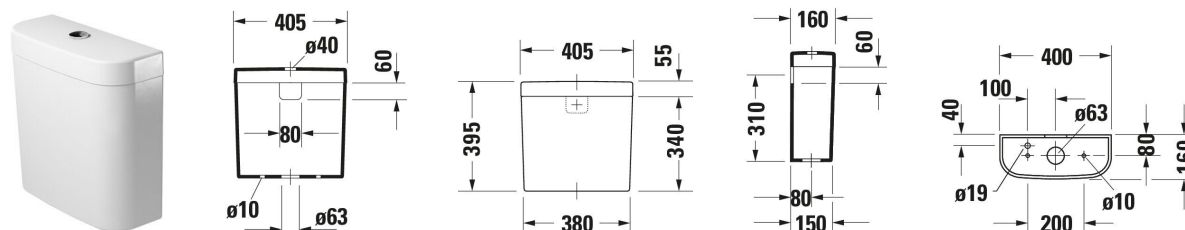

Darling New Cistern # 0931100005 / 0931100085

| < 405 mm > |

Cistern	Dimension	Weight	Order number
Incl. mechanism, Dual Flush, Water connection position: Bottom left, Surface of push button: Chrome			
Colors			
00 White Alpin			
Variant			
◆ White, Flush water quantity: 6/3 l, Water connection position: Bottom left 3/8", Flush operation position: Top, Concealed connection, Unified Water Label (UWL) Class: 2	405x395 mm	13.900 kg	0931100005
◆ White, Flush water quantity: 4,5/3 l, Water connection position: Bottom left 3/8", Concealed connection, Unified Water Label (UWL) Class: 1	405x395 mm	13.900 kg	0931100085
Accessory			
Conversion set	220 x 250 mm	0.999 kg	007624
Conversion set Chrome	220 x 250 mm	0.26 kg	007504
Conversion set	310 x 30 mm	0.16 kg	007508
Suitable products			
Toilet close-coupled Flush water quantity: 4,5/3 l, Washdown model, Flushing rim: Closed, Outlet drain: horizontal, Position outlet: Back, Incl. cistern: No, Flush principle: extractor/siphon jet, For bowl mounted cistern, Length adjustable, Incl. mounting material, Unified Water Label (UWL) Class: 1, 370 x 630 mm	370 x 630 mm		213809