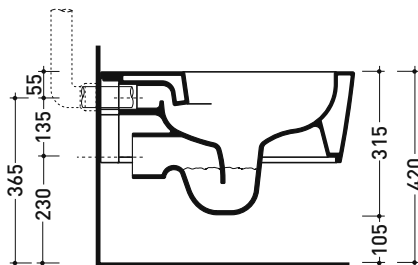

Technical accessories: Universal fixing bracket for wall hung wc/bidet (41/P)

Package dim. 58 x 36,5 x 36 cm | Weight 21,5 kg | Pz. Pallet n° 15

CE UNI EN 997

Dop-No997

FLAMINIA does not recommend combining this toilet model with rapid-flow/flushometer systems or traditional high tanks

vista zenitale / zenital view

vista laterale / lateral view

sezione longitudinale / section

vista retro / back view

sizes in mm

Please consider a 2% tolerance on indicated measurements