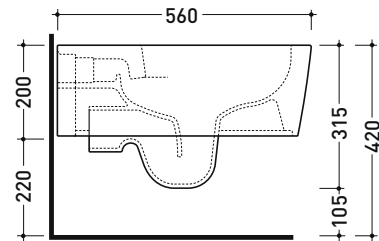

Technical accessories: Universal fixing bracket for wall hung wc/bidet (41/P)

Package dim. 58 x 36,5 x 36 cm | Weight 21,5 kg | Pz. Pallet n° 15

CE UNI EN 997

Dop-No997

FLAMINIA does not recommend combining this toilet model with rapid-flow/flushometer systems or traditional high tanks

vista zenitale / zenital view

vista laterale / lateral view

sezione longitudinale / section

vista retro / back view

sizes in mm

Please consider a 2% tolerance on indicated measurements