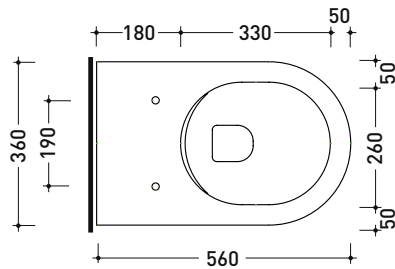

Technical accessories: Universal fixing bracket for wall hung wc/bidet (41/P)

Package dim. 58 x 36,5 x 36 cm | Weight 21,5 kg | Pz. Pallet n° 15

CE UNI EN 997

Dop-No997

FLAMINIA does not recommend combining this toilet model with rapid-flow/flushometer systems or traditional high tanks

vista zenitale / zenital view

vista laterale / lateral view

sezione longitudinale / section

vista retro / back view

sizes in mm

Please consider a 2% tolerance on indicated measurements