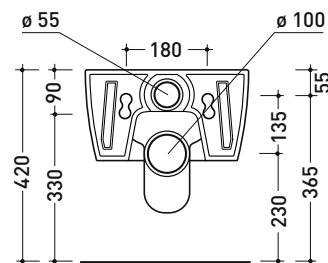

Technical accessories: Universal fixing bracket for wall hung wc/bidet (41/P)

Package dim. 58 x 36,5 x 36 cm | Weight 21,5 kg | Pz. Pallet n° 15

CE UNI EN 997

Dop-No997

FLAMINIA does not recommend combining this toilet model with rapid-flow/flushometer systems or traditional high tanks

vista zenitale / zenital view

vista laterale / lateral view

sezione longitudinale / section

vista retro / back view

sizes in mm

Please consider a 2% tolerance on indicated measurements