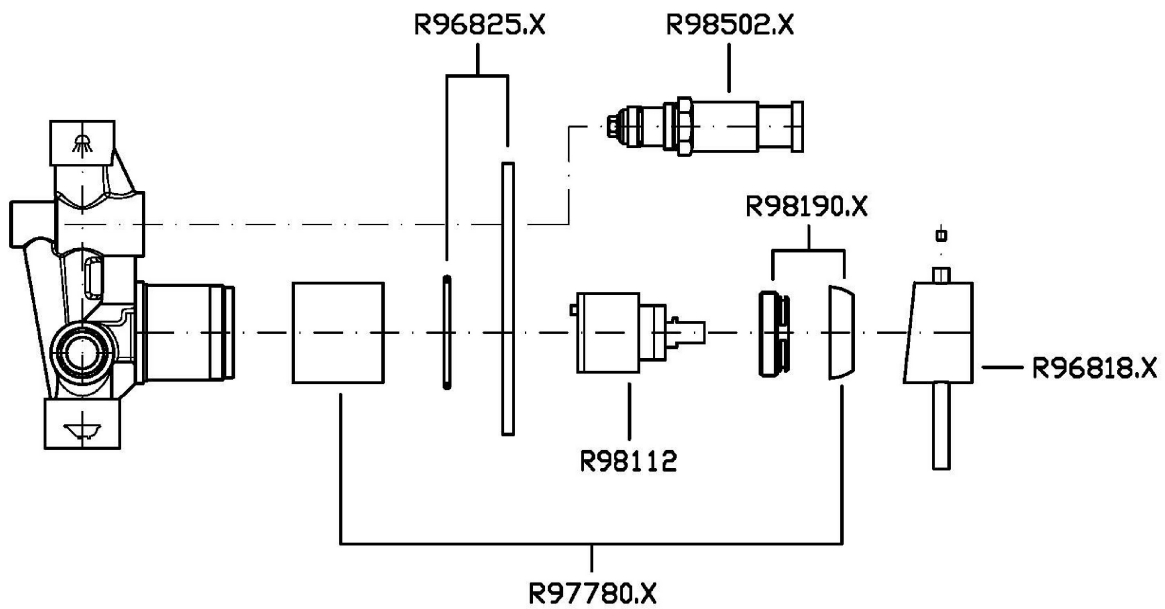

## HELM

ZHE127.X

Miscelatore monocomando incasso vasca-doccia. / Built-in single lever bath-shower mixer.

Miscelatore monocomando incasso vasca-doccia in acciaio inox AISI 316L, con deviatore.

Built-in single lever bath-shower mixer in AISI 316L stainless steel, with diverter.

## HELM

ZHE127.X

Disegno Complessivo / Overall Drawing

## HELM

ZHE127.X

Portate / Flowrates (lt/min)

PRESSIONE PRESSURE	1 BAR	2 BAR	3 BAR	4 BAR	5 BAR
USCITA PRIMARIA PRIMARY OUTLET <i>P1</i>	15	21	26	30	34
USCITA SECONDARIA SECONDARY OUTLET <i>P2</i>	13	18	21	26	30
<i>P3</i>					
<i>P4</i>					
<i>P5</i>					

## HELM

ZHE127.X

Pesi e Misure / Weights and Sizes

Peso ( Kg ) Weight ( lb )	0,75 ( Kg )	1,65 ( lb )
Volume test ( dc3 ) - ( in3 )	3,32 ( dc3 )	202,60 ( in3 )
h ( mm ) - ( in )	93,00 ( mm )	3,66 ( in )
L1 ( mm ) - ( in )	162,00 ( mm )	6,38 ( in )
L2 ( mm ) - ( in )	220,00 ( mm )	8,66 ( in )