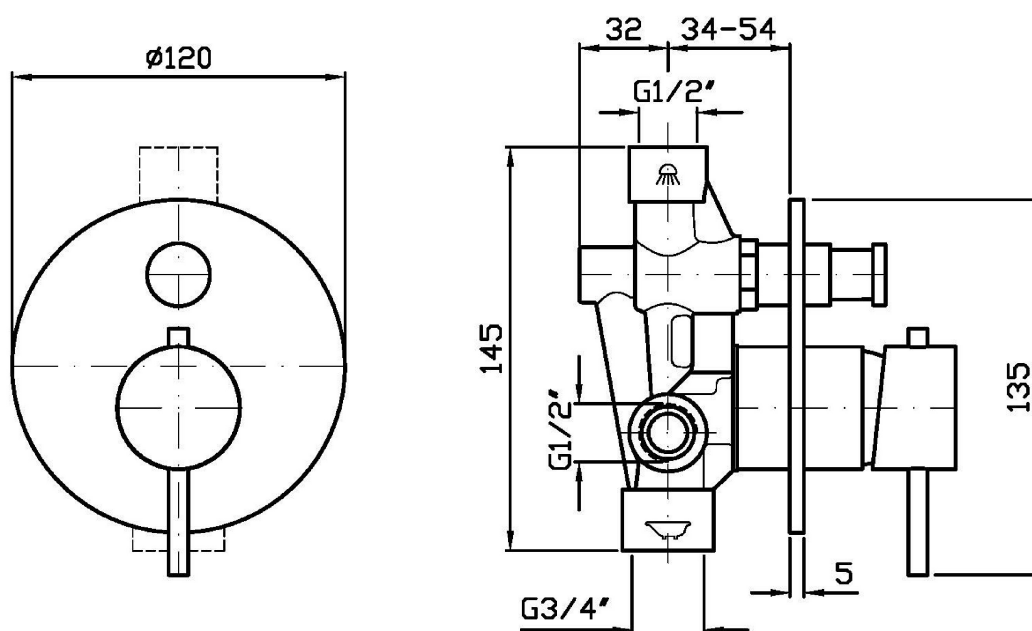

HELM

ZHE127.X

Disegno Complessivo / Overall Drawing