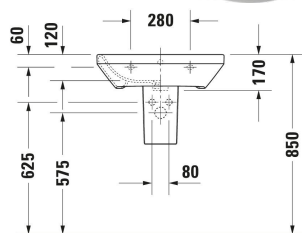

DuraStyle Washbasin # 2319600000

| < 600 mm > |

Washbasin	Dimension	Weight	Order number
Square, Tap hole platform: Yes, Overflow: Yes, Underside glazed, Back side glazed: No, 600 mm			
Colors			
00 White Alpin			
Variant			
● White High Gloss, Rectangular, Number of washing areas: 1 Middle, Number of faucet holes per wash area: 1 Middle	600x170 mm	17.000 kg	2319600000
Sanitary ceramics with the special WonderGliss surface finish will remain clean and attractive-looking for a long time to come. When ordering WonderGliss please add a "1" as eleventh digit to the model number.			
Accessory			
Push-open waste Suitable for washbasin with overflow, Ø 63,5 mm	Ø 63.5 mm	0.34 kg	005052
Suitable products			
Siphon cover Type of mounting: Wall-mounted, Incl. mounting material, 175 x 280 mm	175 x 280 mm		085830
Pedestal Type of mounting: Floorstanding, 170 x 190 mm	170 x 190 mm		085829
Recommended faucets