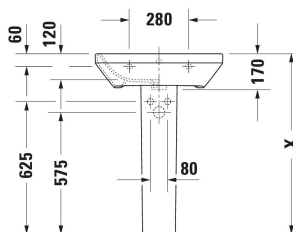

DuraStyle Washbasin # 2319600000

| < 600 mm > |

Washbasin	Dimension	Weight	Order number
Square, Tap hole platform: Yes, Overflow: Yes, Underside glazed, Back side glazed: No, 600 mm			
Colors			
00 White Alpin			
Variant			
● White High Gloss, Rectangular, Number of washing areas: 1 Middle, Number of faucet holes per wash area: 1 Middle	600x170 mm	17.000 kg	2319600000
Sanitary ceramics with the special WonderGliss surface finish will remain clean and attractive-looking for a long time to come. When ordering WonderGliss please add a "1" as eleventh digit to the model number.			
Accessory			
Push-open waste Suitable for washbasin with overflow, Ø 63,5 mm	Ø 63.5 mm	0.34 kg	005052
Suitable products			
Siphon cover Type of mounting: Wall-mounted, Incl. mounting material, 175 x 280 mm	175 x 280 mm		085830
Pedestal Type of mounting: Floorstanding, 170 x 190 mm	170 x 190 mm		085829
Recommended faucets