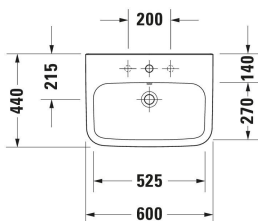

DuraStyle Washbasin # 2319600000

| < 600 mm > |

Washbasin	Dimension	Weight	Order number
Square, Tap hole platform: Yes, Overflow: Yes, Underside glazed, Back side glazed: No, 600 mm			
Colors			
00 White Alpin			
Variant			
● White High Gloss, Rectangular, Number of washing areas: 1 Middle, Number of faucet holes per wash area: 1 Middle	600x170 mm	17.000 kg	2319600000
Sanitary ceramics with the special WonderGliss surface finish will remain clean and attractive-looking for a long time to come. When ordering WonderGliss please add a "1" as eleventh digit to the model number.			
Accessory			
Push-open waste Suitable for washbasin with overflow, Ø 63,5 mm	Ø 63.5 mm	0.34 kg	005052
Suitable products			
Siphon cover Type of mounting: Wall-mounted, Incl. mounting material, 175 x 280 mm	175 x 280 mm		085830
Pedestal Type of mounting: Floorstanding, 170 x 190 mm	170 x 190 mm		085829
Recommended faucets