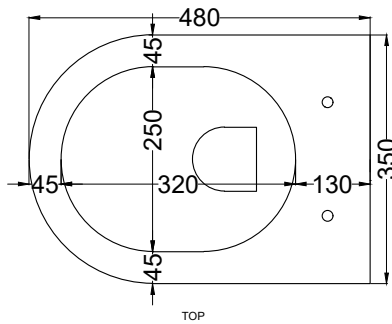

Enjoy - art. EJVSKR

wc sospeso MINI - RIMLESS
wall-hung wc MINI - RIMLESS

cielo

handmade in Italy

PESO NETTO/NET WEIGHT: 17,00 Kg

PCS PALLET: 18
PCS PALLET CONTAINER: 18

ACCESSORI/ACCESSORIES:

CPVEJT - coprivaso in termoindurente/
thermosetting seat-cover (Made in EU)
CPVEJTF - coprivaso in termoindurente
frizionato/Thermosetting soft close seat-cover
(Made in EU)
CPVEJNEWF - coprivaso in
termoindurente frizionato/Thermosetting
soft close seat-cover (Made in EU)

508 - staffa di fissaggio universale per wc
e bidet sospesi/universal fixing brackets for
wall-hung wc/bidet

RPB - raccordo dritto a parete/straight pan
connector for wall trap

PAA - protezione antiurto acustica/impact
and acoustic protection panel

FINITURE

FINISHES

○ Bianco/white - glossy

Le Terre di Cielo

- Talco
- Pomice
- Brina
- Basalto
- Arenaria
- Avena
- Lino
- Cemento
- Lavagna

Le Acque di Cielo

- Oltremare
- Smeraldo
- Alga
- Corallo
- Ninfea
- Anemone

NOTE/NOTES

Il wc rispetta le normative per il risparmio idrico.
The toilet complies with the water saving regulations.

DoP No. 997.01

Maggio 2024

TOP

SIDE

* = water outlet
** = water inlet
° = fixings

BACK

ATTENZIONE/ATTENTION:

ATTENZIONE/ATTENTION: