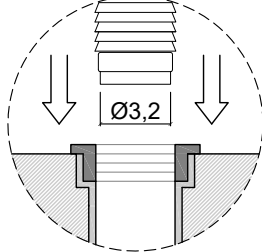

Predisporre scarico a pavimento per tubo Ø3,2cm
Prepare the floor drain for a Ø3,2cm tube