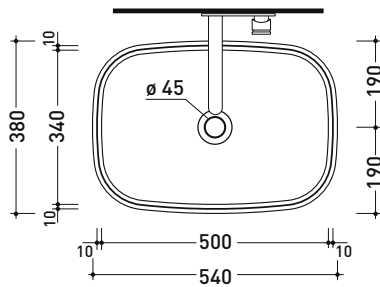

FG52P MonoFlag

Wall column-basin 54 cm

(floor fixing kit art. 9005 included)

• without overflow • without tap ledge

Complements: **Line wall-taps basin:** ONE - NOKÉ - SI - STIL
Line accessories: TWO - HOOP - FOLD

Package dim. cm | Weight 49 kg | Pz. Pallet n° -

CE UNI EN 14688 - CL00 Dop-No14688

vista zenitale / zenital view

vista frontale / frontal view

sezione longitudinale / section