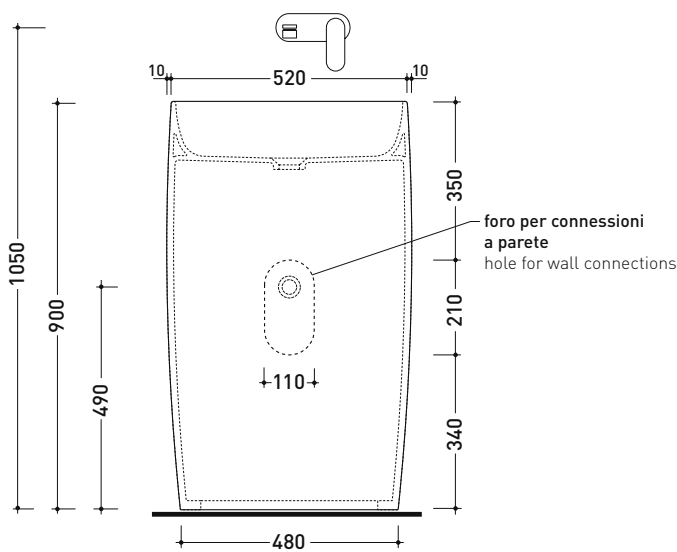

FG52P MonoFlag

Wall column-basin 54 cm

(floor fixing kit art. 9005 included)

• without overflow • without tap ledge

Complements: **Line wall-taps basin:** ONE - NOKÉ - SI - STIL
Line accessories: TWO - HOOP - FOLD

Technical accessories: **Chrome siphon (SIFL/CR)**
Stop & Go drain (PLSG)
Ceramic Stop&Go drain (PLCE)
CHROME waste with automatic integrated overflow (PLTPCR)
Waste with automatic integrated overflow and CERAMIC cover (PLTPCE)

Package dim. cm | Weight 49 kg | Pz. Pallet n° -

CE UNI EN 14688 - CL00 Dop-No14688

vista zenitale / zenital view

vista frontale / frontal view

sezione longitudinale / section