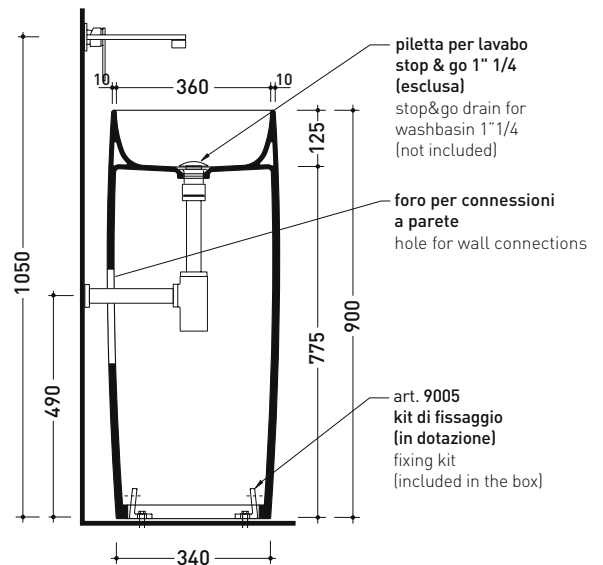

FG52P MonoFlag

Wall column-basin 54 cm

(floor fixing kit art. 9005 included)

• without overflow • without tap ledge

Complements: **Line wall-taps basin:** ONE - NOKÉ - SI - STIL
Line accessories: TWO - HOOP - FOLD

Technical accessories: **Chrome siphon (SIFL/CR)**
Stop & Go drain (PLSG)
Ceramic Stop&Go drain (PLCE)
CHROME waste with automatic integrated overflow (PLTPCR)
Waste with automatic integrated overflow and CERAMIC cover (PLTPCE)

Package dim. cm | Weight 49 kg | Pz. Pallet n° -

CE UNI EN 14688 - CL00 Dop-No14688

vista zenitale / zenital view

vista frontale / frontal view

sezione longitudinale / section