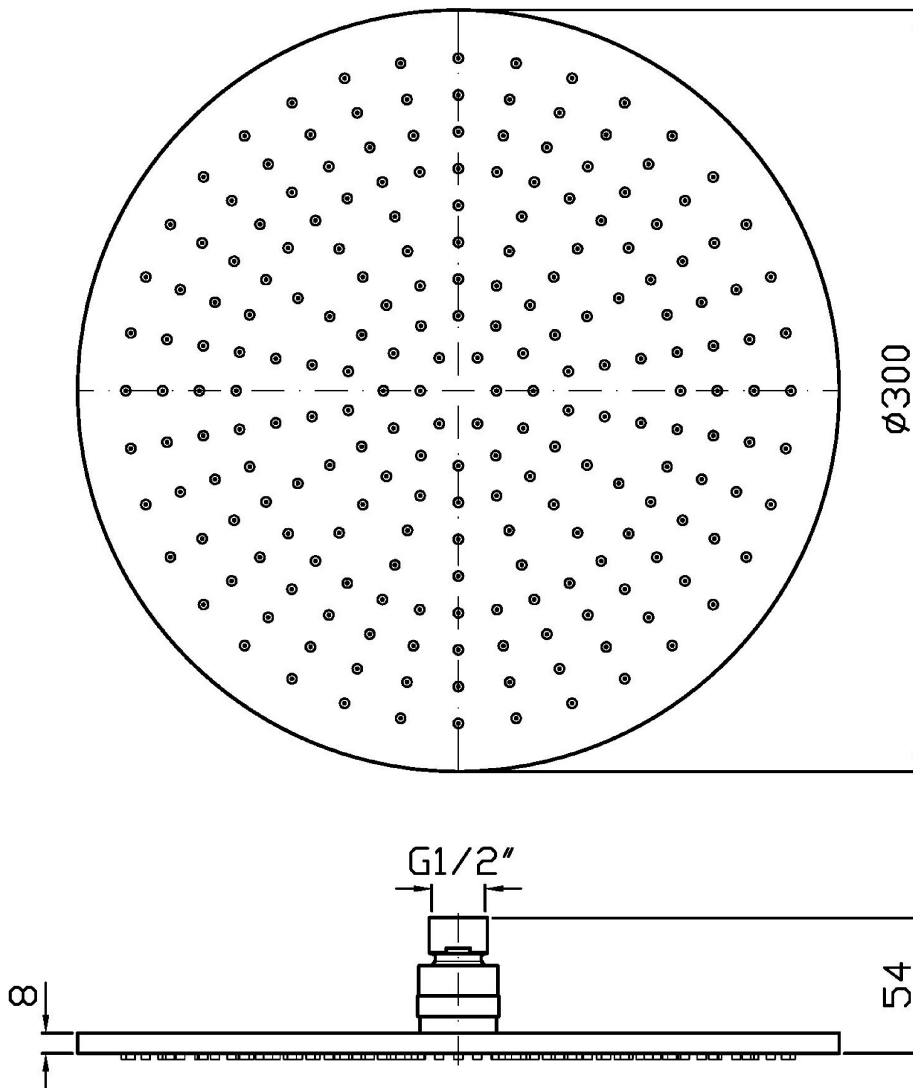

SHOWER

Z94266

Soffione a getto fisso, Ø 300 mm. / Ø 300 mm shower head.

Soffione Ø 300 mm in ottone, a getto fisso con sistema anticalcare. Spessore 8 mm. Ispezionabile.
Water Saving - portata d'acqua uguale o inferiore a 9 l/min.

Ø 300 mm brass shower head, with anti-limescale system. 8 mm thickness. Inspectionable.
Water Saving - water flow rate of 9 l/min or less.

Finiture / Finishes

 C3 Cromo / Chrome	 C8 Nickel Spazzolato / Brushed Nickel	 C40 Nickel Lucido / Polished Nickel	 C41 Oro / Gold	 C50 Oro spazzolato / Brushed Gold	 C51 Metal Black / Metal Black	 C51 Metal Black spazzolato / Brushed Metal Black
 W1 Bianco Opaco Goffrato / Embossed Matt White	 N1 Nero Opaco Goffrato / Embossed Matt Black	 N6 Nero opaco / Matt black	 L5 Blu mediterraneo / Mediterranean blu	 P21 PVD brushed chocolate / PVD brushed chocolate	 P31 Brushed PVD British gold / Brushed PVD British gold	 P41 PVD Oro Spazzolato / PVD Brushed Gold
 P81 Brushed total black PVD / Brushed total black PVD	 P91 Brushed PVD Copper / Brushed PVD Copper	 J3 Glossy gesso / Glossy gesso	 K7 Pearl cipria / Pearl cipria	 R6 Pearl chili / Pearl chili	 V7 Pearl salvia / Pearl salvia	 V8 Matt mirto / Matt mirto

SHOWER

Z94266

Disegno Complessivo / Overall Drawing

Note / Notes

SHOWER

Z94266

Portate / Flowrates (lt/min)

PRESSIONE PRESSURE	1 BAR	2 BAR	3 BAR	4 BAR	5 BAR
P1 SOFFIONE SHOWER HEAD	8	9	9	9	9
P2					
P3					
P4					
P5					

SHOWER

Z94266

Pesi e Misure / Weights and Sizes

Peso (Kg) Weight (lb)	2,00 (Kg)	4,41 (lb)
Volume test (dc3) - (in3)	8,65 (dc3)	527,86 (in3)
h (mm) - (in)	70,00 (mm)	2,76 (in)
L1 (mm) - (in)	315,00 (mm)	12,40 (in)
L2 (mm) - (in)	324,00 (mm)	12,76 (in)