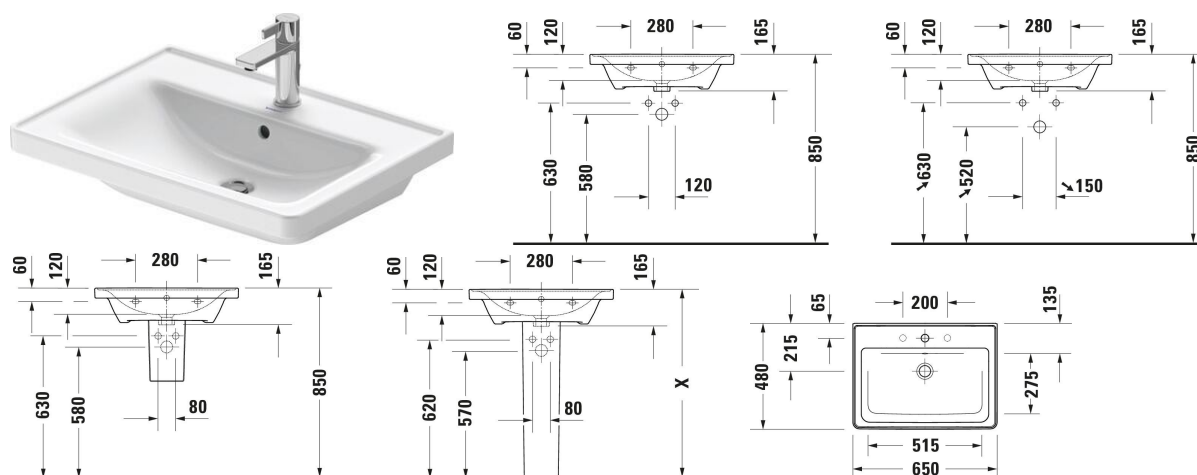

D-Neo Washbasin # 2367650000 / 2367650060

| < 650 mm > |

Washbasin	Dimension	Weight	Order number
Rectangular, Tap hole platform: Yes, Overflow: Yes, Underside glazed, Back side glazed: No, 650 mm			
Colors			
00 White Alpin			
Variant			
● White High Gloss, Number of washing areas: 1 Middle, Number of faucet holes per wash area: 1 Middle	650x160 mm	20.000 kg	2367650000
⊗ White High Gloss, Number of washing areas: 1 Middle	650x160 mm	20.000 kg	2367650060
Infobox			
Space-saving siphon is recommended in conjunction with vanity unit			
Accessory			
Push-open waste Suitable for washbasin with overflow, Ø 63,5 mm	Ø 63.5 mm	0.34 kg	005052
Siphon	310 x 115 mm	0.32 kg	005026
Design siphon Material: Brass, Outlet drain: horizontal, Suitable for Washbasin	70 x 425 mm	1.5 kg	005036
Suitable products			
Vanity unit wall-mounted Number of pull-out compartments: 1, Number of drawers: 1, Handle, Siphon cut-out: Yes, Siphon cover: Yes, Soft self-closing automatic with damping, Lay-in compartment Optional, Necessary articles: Washbasin D-Neo # 236765, 634 x 452 mm	634 x 452 mm		DE4354