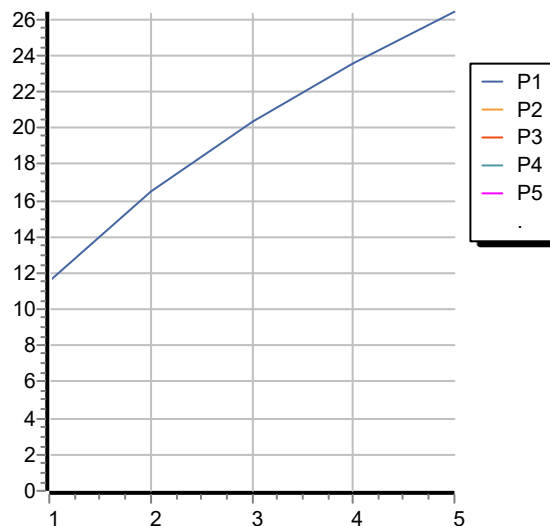

## ISY22

Z92252

Disegno Complessivo / Overall Drawing

## ISY22

Z92252

Portate / Flowrates (lt/min)

PRESSIONE PRESSURE	1 BAR	2 BAR	3 BAR	4 BAR	5 BAR
P1 BOCCA VASCA WALL SPOUT	11,5	16,5	20,3	23,5	26,4
P2					
P3					
P4					
P5					

## ISY22

Z92252

Pesi e Misure / Weights and Sizes

Peso ( Kg ) Weight ( lb )	0,60 ( Kg )	1,32 ( lb )
Volume test ( dc3 ) - ( in3 )	1,15 ( dc3 )	70,18 ( in3 )
h ( mm ) - ( in )	45,00 ( mm )	1,77 ( in )
L1 ( mm ) - ( in )	134,00 ( mm )	5,28 ( in )
L2 ( mm ) - ( in )	190,00 ( mm )	7,48 ( in )