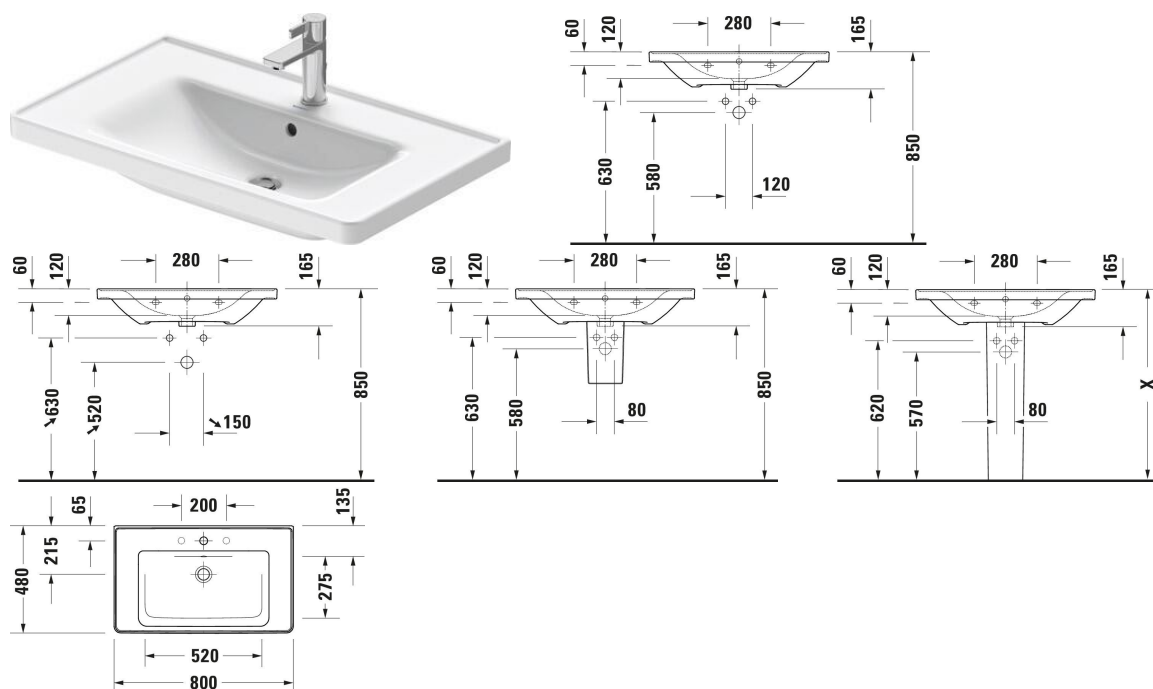

D-Neo Washbasin # 2367800000 / 2367800060

| < 800 mm > |

Washbasin	Dimension	Weight	Order number
D-shaped, Tap hole platform: Yes, Overflow: Yes, Underside glazed, 800 mm			
Colors			
00 White Alpin			
Variant			
● White High Gloss, Rectangular, Number of washing areas: 1 Middle, Number of faucet holes per wash area: 1 Middle, Back side glazed: No	800x165 mm	22.000 kg	2367800000
⊗ White High Gloss, Rectangular, Number of washing areas: 1 Middle, Back side glazed: No	800x165 mm	22.000 kg	2367800060
Accessory			
Push-open waste Suitable for washbasin with overflow, Ø 63,5 mm	Ø 63.5 mm	0.34 kg	005052
Siphon	310 x 115 mm	0.32 kg	005026
Design siphon Material: Brass, Outlet drain: horizontal, Suitable for Washbasin	70 x 425 mm	1.5 kg	005036
Suitable products