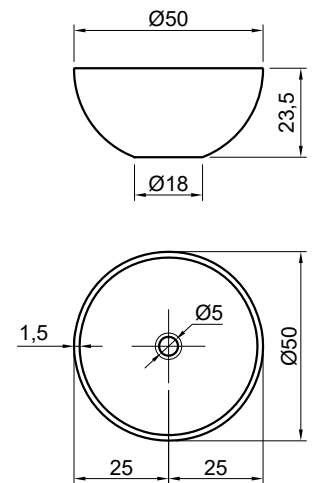

Article: **URNAMOOD**

Material: Flumood / Colormood

Overflow: NO

Gross weight: kg 13,5 ca.

Net weight: kg 12 ca.

Packing dimensions: cm 55 x 29 x 55

**Description:** Round top mount Flumood sink complete with drain pipe fitting and open plug, that can be lacquered externally.

### schema d' installazione lavabi e rubinetteria / sinks and taps installation layout

**Troppopieno:** NO

**Peso lordo:** kg 56 ca.

**Peso netto:** kg 46 ca.

**Dimensione imballo:** cm 40 x 57 x 60

**Descrizione:** Lavabo tondo sopraiano in pietra completo di piletta con scarico libero e raccordo per sifone.

**Overflow:** NO

**Gross weight:** kg 56 ca.

**Net weight:** kg 46 ca.

**Packing dimensions:** cm 40 x 57 x 60

**Description:** Round top mount stone sink complete with drain pipe fitting and open plug.

schema d' installazione lavabi e rubinetteria / sinks and taps installation layout