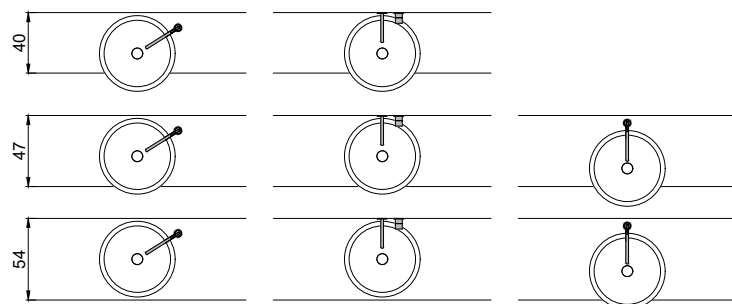

**Overflow:** NO

**Gross weight:** kg 56 ca.

**Net weight:** kg 46 ca.

**Packing dimensions:** cm 40 x 57 x 60

**Description:** Round top mount stone sink complete with drain pipe fitting and open plug.

schema d' installazione lavabi e rubinetteria / sinks and taps installation layout