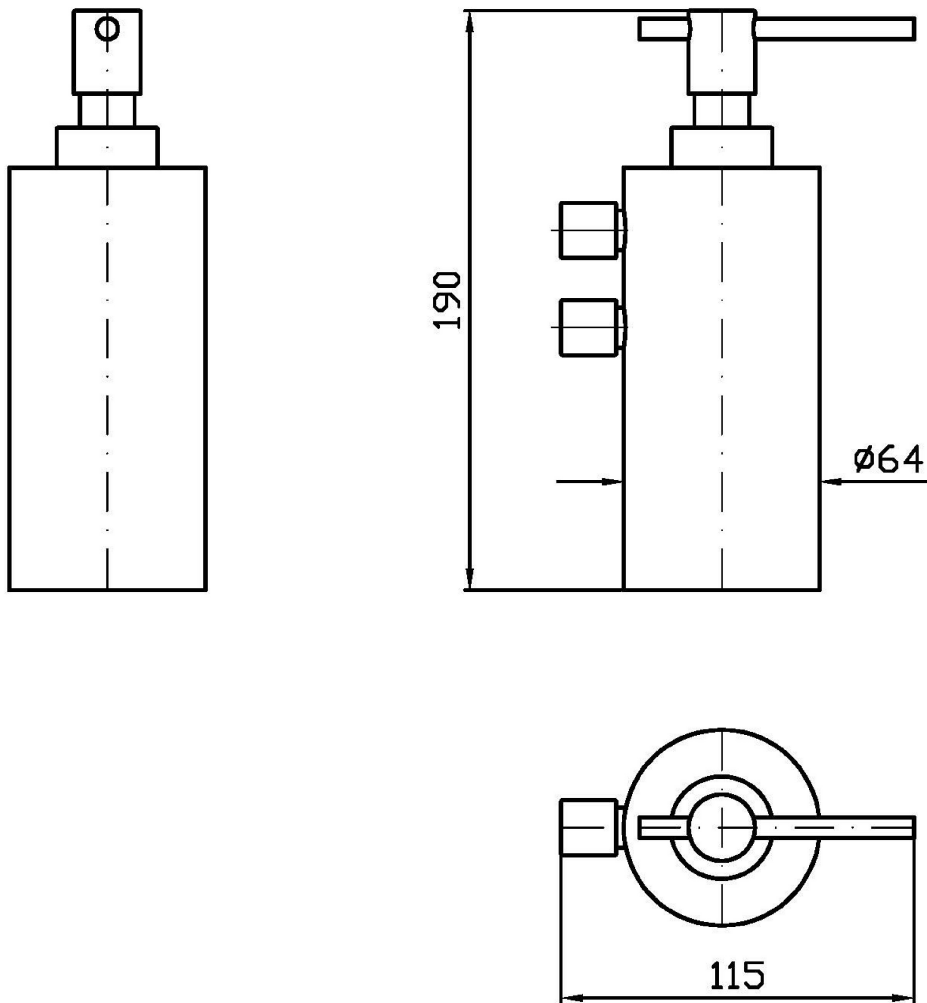

HELM

ZAD815.X

Dispenser a muro. / Wall mounted soap dispenser.

Dispenser a muro, in acciaio inox.

Stainless steel wall mounted soap dispenser.

Finiture / Finishes

 X	 XP21	 XP31	 XP41	 XP81	 XP91
Acciaio inox spazzolato / Brushed stainless steel	Brushed PVD chocolate / Brushed PVD chocolate	Brushed PVD British gold / Brushed PVD British gold	Brushed PVD gold / Brushed PVD gold	PVD Brushed Total Black / PVD Brushed Total Black	Brushed PVD copper / Brushed PVD copper

HELM

ZAD815.X

Disegno Complessivo / Overall Drawing

HELM

ZAD815.X**Pesi e Misure / Weights and Sizes**

Peso (Kg) Weight (lb)	1,51 (Kg)	3,33 (lb)
Volume test (dc3) - (in3)	2,00 (dc3)	122,05 (in3)
h (mm) - (in)	70,00 (mm)	2,76 (in)
L1 (mm) - (in)	120,00 (mm)	4,72 (in)
L2 (mm) - (in)	240,00 (mm)	9,45 (in)