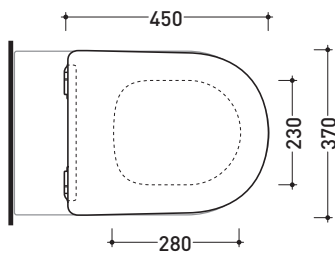

CE

art. LK117 - LK117G - LK117RG
vista zenitale / zenital view