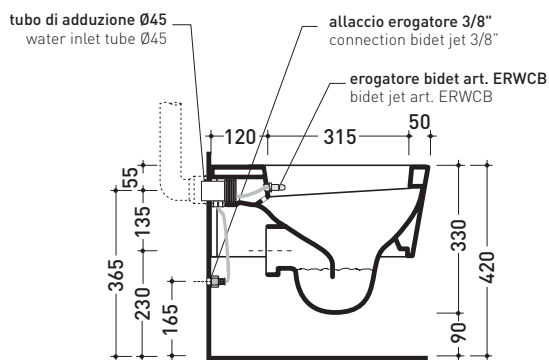

sezione longitudinale / section