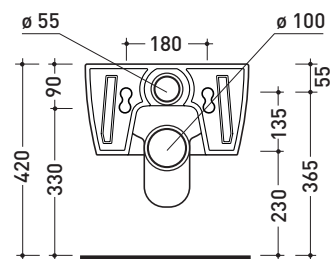

vista retro / back view

sizes in mm

Please consider a 2% tolerance on indicated measurements

CERAMIC: glossy finish

white

FLAMINIA does not recommend combining this toilet model with rapid-flow/flushometer systems or traditional high tanks

<http://www.ceramicaflaminia.it/en/products/297-link>

©ceramicaflaminiaspa - All rights reserved. Unauthorized copying, publication, reproduction as well as partial reproduction are prohibited

february 2021