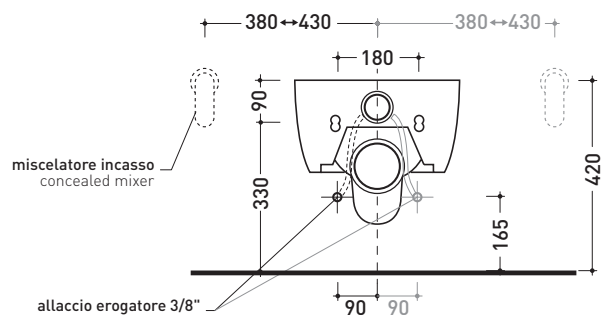

vista retro / back view

sizes in mm

Please consider a 2% tolerance on indicated measurements

CERAMIC: glossy finish

white

FLAMINIA does not recommend combining this toilet model with rapid-flow/flushometer systems or traditional high tanks

<http://www.ceramicaflaminia.it/en/products/297-link>

©ceramicaflaminiaspa - All rights reserved. Unauthorized copying, publication, reproduction as well as partial reproduction are prohibited

february 2021