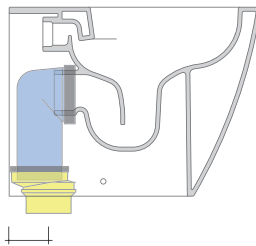

## KIT SUITABLE FOR FLOOR TRAP

**LKR90** (SET: LKR90)

da/ from 50 a/ to 80 mm

**LK8010** (SET: LKR90+LKR20)

da/ from 80 a/ to 100 mm

**LK1012** (SET: LKR90+LKR40)

da/ from 100 a/ to 120 mm

**LK1214** (SET: LKRS+LKR40)