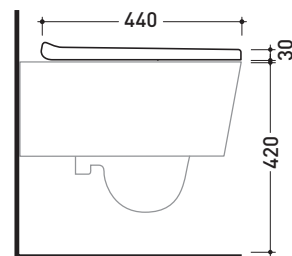

art. 5064
vista laterale / lateral view

sizes in mm

THERMOSETTING: glossy finish

white