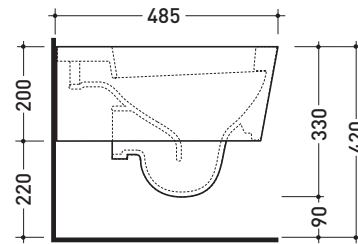

Technical accessories: **Universal fixing bracket for wall hung wc/bidet** (41/P)

Package dim. **58 x 36,5 x 36 cm** | Weight **21 kg** | Pz. Pallet n° **15**

UNI EN 997

Dop-No997

vista zenitale / zenital view

vista laterale / lateral view

sezione longitudinale / section

vista retro / back view

sizes in mm

Please consider a 2% tolerance on indicated measurements

CERAMIC: glossy finish

matt finish

METAL