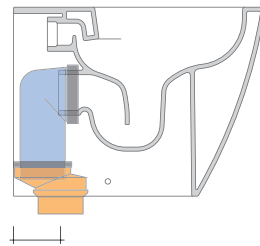

## KIT SUITABLE FOR FLOOR TRAP

**LKR90** (SET: LKR90)

da/ from 50 a/ to 80 mm

**LK8010** (SET: LKR90+LKR20)

da/ from 80 a/ to 100 mm

**LK1012** (SET: LKR90+LKR40)

da/ from 100 a/ to 120 mm

**LK1214** (SET: LKRS+LKR40)