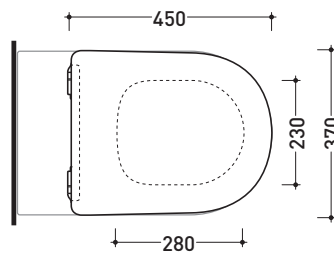

art. 5051/WC - 5051/WCG
vista zenitale / zenital view