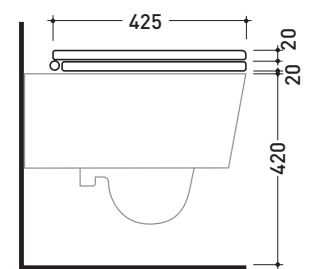

art. 5064
vista laterale / lateral view

sizes in mm

WOOD/POLYESTER: glossy finish

white

<http://www.ceramicaflaminia.it/en/products/297-link>

©ceramicaflaminiaspa - All rights reserved. Unauthorized copying, publication, reproduction as well as partial reproduction are prohibited

february 2021