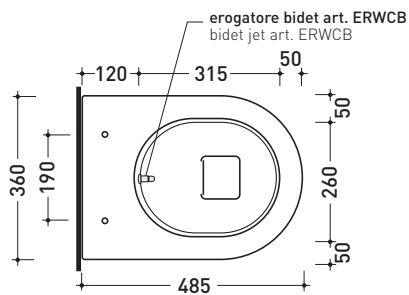

## 5064 + ERWCB\* Mini Link

Wall hung wc

\* **WARNING:** the hole for the bidet jet must be requested

Complements: **Wood/polyester seat&cover** (5051CW01)  
**Soft-closing thermosetting wrapping seat&cover** (LKCW07)  
**SLIM soft-closing thermosetting seat&cover** (5051CW09)  
**Line accessories:** TWO - HOOP - NOKÉ - FOLD

Technical accessories: **Universal fixing bracket for wall hung wc/bidet** (41/P)

Package dim. **58 x 36,5 x 36 cm** | Weight **21 kg** | Pz. Pallet n° **15**

UNI EN 997

Dop-No997

vista zenitale / zenital view