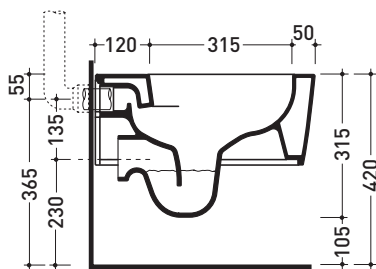

Technical accessories: **Universal fixing bracket for wall hung wc/bidet** (41/P)

Package dim. **58 x 36,5 x 36 cm** | Weight **21 kg** | Pz. Pallet n° **15**

CE UNI EN 997

Dop-No997

vista zenitale / zenital view

vista laterale / lateral view

sezione longitudinale / section

vista retro / back view

sizes in mm

Please consider a 2% tolerance on indicated measurements

CERAMIC: glossy finish

matt finish

METAL