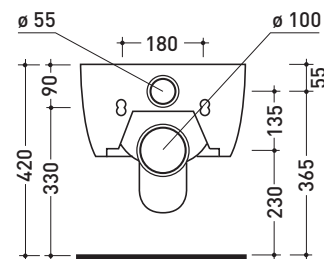

Technical accessories: **Universal fixing bracket for wall hung wc/bidet** (41/P)

Package dim. **58 x 36,5 x 36 cm** | Weight **21 kg** | Pz. Pallet n° **15**

UNI EN 997

Dop-No997

vista zenitale / zenital view

vista laterale / lateral view

sezione longitudinale / section

vista retro / back view

sizes in mm

Please consider a 2% tolerance on indicated measurements

CERAMIC: glossy finish

matt finish

METAL