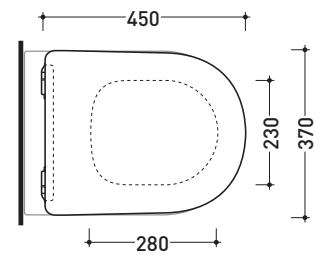

Package dim. | Weight **3 kg** | Pz. Pallet n° -

CE

art. LK117 - LK117G - LK117RG  
 vista zenitale / zenital view

art. 5051/WC - 5051/WCG  
 vista zenitale / zenital view

art. 5064  
 vista zenitale / zenital view