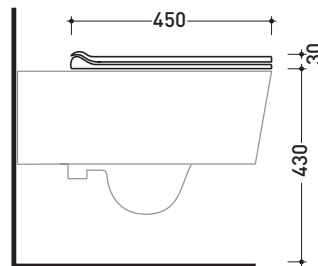

art. 5051/WC - 5051/WCG
vista laterale / lateral view