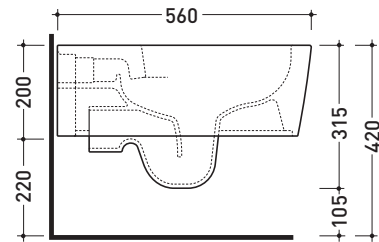

Technical accessories: **Universal fixing bracket for wall hung wc/bidet** (41/P)

Package dim. **58 x 36,5 x 36 cm** | Weight **21,5 kg** | Pz. Pallet n° **15**

CE UNI EN 997

Dop-No997

vista zenitale / zenital view

vista laterale / lateral view

sezione longitudinale / section

vista retro / back view

sizes in mm

Please consider a 2% tolerance on indicated measurements

CERAMIC: glossy finish

matt finish

METAL