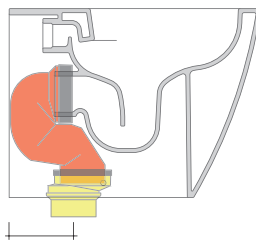

LK1416 (SET: LKRS+LKR20)

da/ from 140 a/ to 160 mm