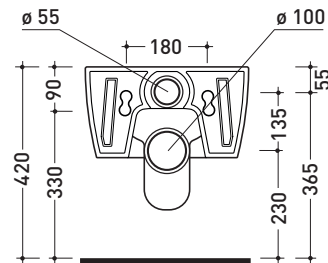

Technical accessories: **Universal fixing bracket for wall hung wc/bidet** (41/P)

Package dim. **58 x 36,5 x 36 cm** | Weight **21,5 kg** | Pz. Pallet n° **15**

CE UNI EN 997

Dop-No997

vista zenitale / zenital view

vista laterale / lateral view

sezione longitudinale / section

vista retro / back view

sizes in mm

Please consider a 2% tolerance on indicated measurements

CERAMIC: glossy finish

matt finish

METAL