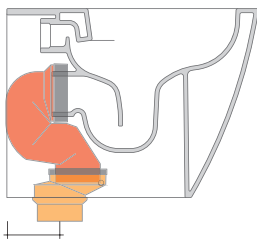

## KIT SUITABLE FOR FLOOR TRAP

**LKR90** (SET: LKR90)

da/ from 50 a/ to 80 mm

**LK8010** (SET: LKR90+LKR20)

da/ from 80 a/ to 100 mm

**LK1012** (SET: LKR90+LKR40)

da/ from 100 a/ to 120 mm

**LK1214** (SET: LKRS+LKR40)