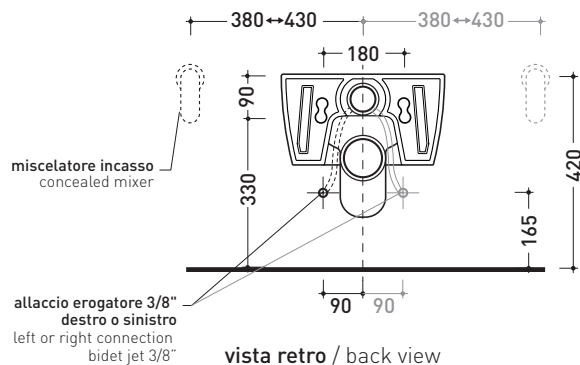

sizes in mm

Please consider a 2% tolerance on indicated measurements

CERAMIC: glossy finish

white

FLAMINIA does not recommend combining this toilet model with rapid-flow/flushometer systems or traditional high tanks

<http://www.ceramicaflaminia.it/en/products/297-link>

©ceramicaflaminiaspa - All rights reserved. Unauthorized copying, publication, reproduction as well as partial reproduction are prohibited

february 2021