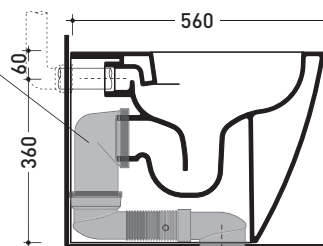

SCARICO A PAVIMENTO
PREDISPOSTO DA 5 A 33 CM
ARRANGEMENT DISCHARGE
TO FLOOR FROM 5 TO 33 CM

connessioni di scarico
da acquistare
separatamente
drainage connector
to be purchased separately

da/from 50 a/to 330 mm

sezione longitudinale / section

sizes in mm

Please consider a 2% tolerance on indicated measurements

CERAMIC: glossy finish

matt finish