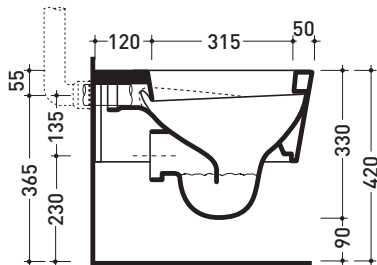

Technical accessories: **Universal fixing bracket for wall hung wc/bidet** (41/P)

Package dim. **58 x 36,5 x 36 cm** | Weight **21 kg** | Pz. Pallet n° **15**

UNI EN 997

Dop-No997

vista zenitale / zenital view

vista laterale / lateral view

sezione longitudinale / section

vista retro / back view

sizes in mm

Please consider a 2% tolerance on indicated measurements

CERAMIC: glossy finish

matt finish

METAL