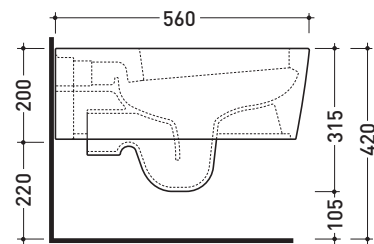

Package dim. **56,5 x 37 x 43,5 cm** | Weight **31,5 kg** | Pz. Pallet n° **15**

CE UNI EN 997

Dop-No997

vista zenitale / zenital view

dettaglio erogatore / bidet jet detail

sezione longitudinale / section

Technical accessories: **Universal fixing bracket for wall hung wc/bidet** (41/P)

Package dim. **58 x 36,5 x 36 cm** | Weight **23,5 kg** | Pz. Pallet n° **15**

CE UNI EN 997

Dop-No997

vista zenitale / zenital view

vista laterale / lateral view

sezione longitudinale / section

vista retro / back view

sizes in mm

Please consider a 2% tolerance on indicated measurements

CERAMIC: glossy finish

white

**FLAMINIA does not recommend combining this toilet model with rapid-flow/flushometer systems or traditional high tanks**