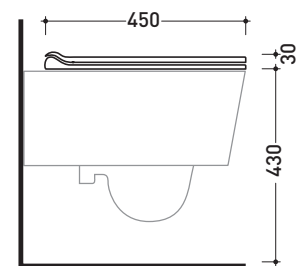

art. 5064
vista laterale / lateral view

sizes in mm

THERMOSETTING: glossy finish

white black

matt finish