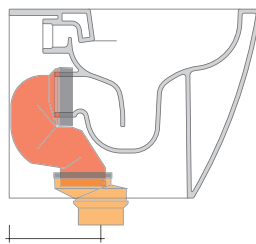

## KIT SUITABLE FOR FLOOR TRAP

**LKR90** (SET: LKR90)

da/ from 50 a/ to 80 mm

**LK8010** (SET: LKR90+LKR20)

da/ from 80 a/ to 100 mm

**LK1012** (SET: LKR90+LKR40)

da/ from 100 a/ to 120 mm

**LK1214** (SET: LKRS+LKR40)

da/ from 120 a/ to 140 mm

**LK1416** (SET: LKRS+LKR20)

da/ from 140 a/ to 160 mm

**LK1618** (SET: LKRS)

da/ from 160 a/ to 180 mm

**LK1820** (SET: LKRS+LKR20)

da/ from 180 a/ to 200 mm

**LK2022** (SET: LKRS+LKR40)