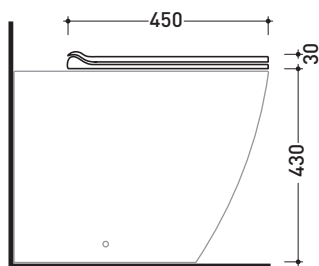

Package dim. | Weight **3 kg** | Pz. Pallet n° -

CE

art. LK117 - LK117G - LK117RG  
 vista zenitale / zenital view

art. 5051/WC - 5051/WCG  
 vista zenitale / zenital view

art. 5064  
 vista zenitale / zenital view