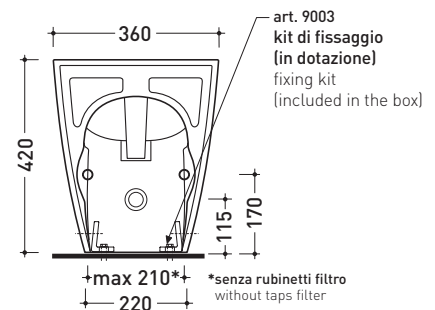

Technical accessories: **Short chrome siphon for bidet** (SIFB/CR)  
**Stop & Go drain** (PLSG)  
**Stop&Go CERAMIC drain** (PLCE)  
**Two piece set chrome tap filters** (RF026)

Package dim. **56,5 x 37 x 43,5 cm** | Weight **29,5 kg** | Pz. Pallet n° **15**

CE UNI EN 14528 - CL20 Dop-No14528

vista zenitale / zenital view

vista laterale / lateral view

sezione longitudinale / section

vista retro / back view

sizes in mm

Please consider a 2% tolerance on indicated measurements