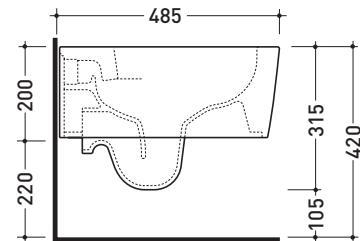

Technical accessories: **Universal fixing bracket for wall hung wc/bidet** (41/P)

Package dim. **58 x 36,5 x 36 cm** | Weight **21 kg** | Pz. Pallet n° **15**

CE UNI EN 997

Dop-No997

vista zenitale / zenital view

vista laterale / lateral view

sezione longitudinale / section

vista retro / back view

sizes in mm

Please consider a 2% tolerance on indicated measurements

CERAMIC: glossy finish

matt finish

METAL