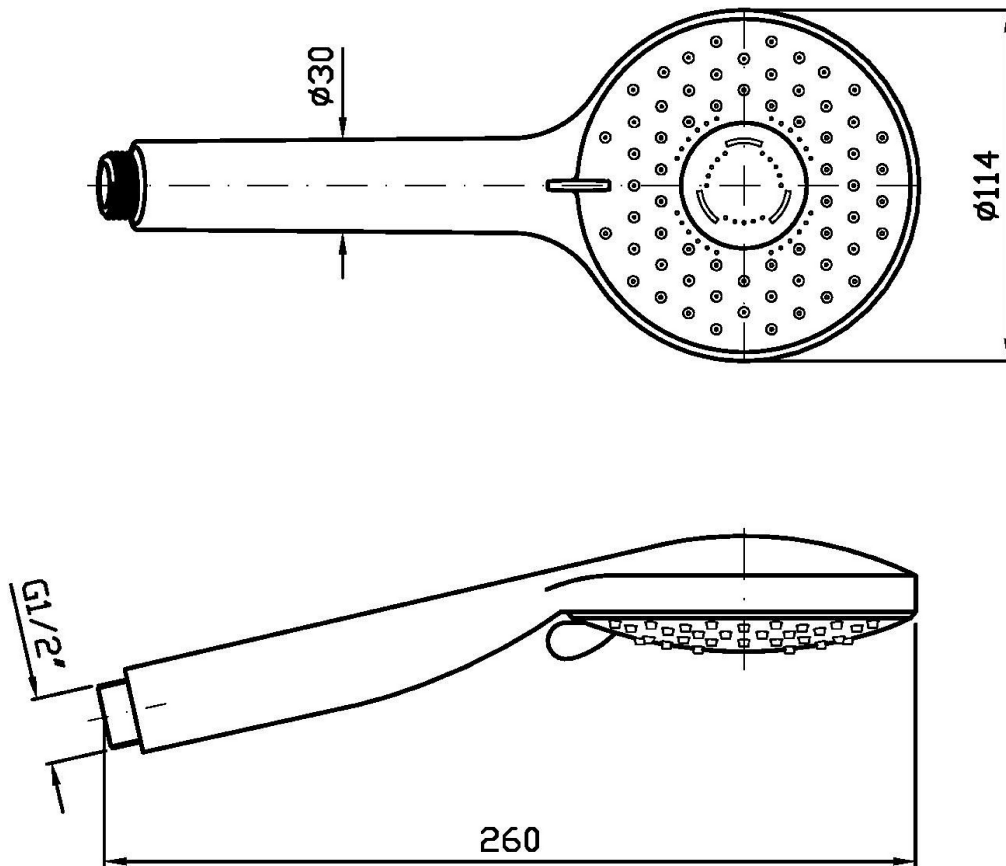

## SHOWER

Z94731

Doccetta a 3 getti. / Handshower 3 jets.

Doccetta a 3 getti in ABS, con sistema anticalcare.  
Water Saving - portata d'acqua uguale o inferiore a 9 l/min.

ABS handshower 3 jets, with anti-limescale system.  
Water Saving - water flow rate of 9 l/min or less.

## SHOWER

Z94731

Disegno Complessivo / Overall Drawing

## SHOWER

Z94731

Portate / Flowrates (lt/min)

PRESSIONE PRESSURE	1 BAR	2 BAR	3 BAR	4 BAR	5 BAR
P1 DOCCETTA HANDSHOWER	5,9	7,7	8,6	9	9
P2					
P3					
P4					
P5					

## SHOWER

Z94731

Pesi e Misure / Weights and Sizes

Peso ( Kg ) Weight ( lb )	0,31 ( Kg )	0,69 ( lb )
Volume test ( dc3 ) - ( in3 )	1,56 ( dc3 )	95,20 ( in3 )
h ( mm ) - ( in )	74,00 ( mm )	2,91 ( in )
L1 ( mm ) - ( in )	86,00 ( mm )	3,39 ( in )
L2 ( mm ) - ( in )	245,00 ( mm )	9,65 ( in )