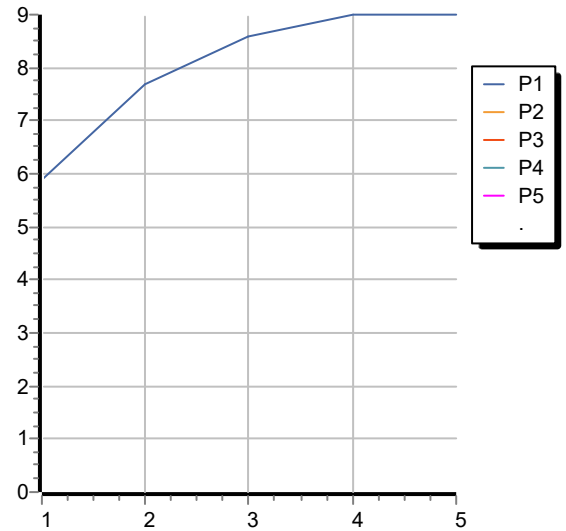

## SHOWER

Z94731

Disegno Complessivo / Overall Drawing

## SHOWER

Z94731

Portate / Flowrates (lt/min)

PRESSIONE PRESSURE	1 BAR	2 BAR	3 BAR	4 BAR	5 BAR
P1 DOCCETTA HANDSHOWER	5,9	7,7	8,6	9	9
P2					
P3					
P4					
P5					

## SHOWER

Z94731

Pesi e Misure / Weights and Sizes

Peso ( Kg ) Weight ( lb )	0,31 ( Kg )	0,69 ( lb )
Volume test ( dc3 ) - ( in3 )	1,56 ( dc3 )	95,20 ( in3 )
h ( mm ) - ( in )	74,00 ( mm )	2,91 ( in )
L1 ( mm ) - ( in )	86,00 ( mm )	3,39 ( in )
L2 ( mm ) - ( in )	245,00 ( mm )	9,65 ( in )