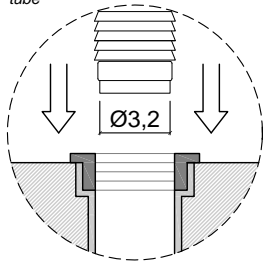

ALBUME21

Predisporre scarico a pavimento per tubo Ø32mm
Prepare the floor drain for a Ø32mm tube