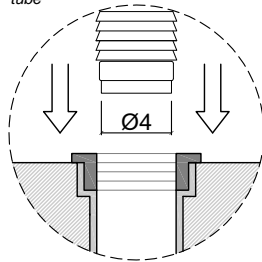

ALBUME20

Predisporre scarico a pavimento per tubo Ø40mm
Prepare the floor drain for a Ø40mm tube