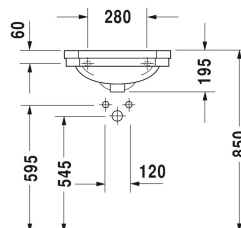

1930 Series Handrinse basin # 0785500000

| < 500 mm > |

Handrinse basin	Dimension	Weight	Order number
with overflow, with tap platform, underneath glazed			
Colors			
00 White Alpin			
Variant			
●	500 x 365 mm	11.000 kilogram	0785500000
Sanitary ceramics with the special WonderGliss surface finish will remain clean and attractive-looking for a long time to come. When ordering WonderGliss please add a "1" as eleventh digit to the model number.			
Accessory			
Push-open waste for washbasins with overflow		0.400 kilogram	005052
Recommended faucets			
Single lever basin mixer S ceramic cartridge, Projection 91 mm, flexible connection hoses 9,53 mm (3/8"), aerator adjustable, normal spray, recommended operating pressure 1 - 5 bar, with pop-up waste set,			C11010001
Single lever basin mixer S ceramic cartridge, Projection 101 mm, flexible connection hoses 9,53 mm (3/8"), aerator adjustable, normal spray, chrome, maximum temperature can be adjusted on installation, recommended operating pressure 1 - 5 bar, with pop-up waste set,			B21010001
Single lever basin mixer for concealed installation normal spray, ceramic cartridge, aerator adjustable, connection type: basic set for concealed installation, includes: visible parts, recommended operating pressure 1 - 5 bar, Projection 174 mm,			C11070003
Single lever basin mixer S ceramic cartridge, Projection 101 mm, aerator adjustable, normal spray, chrome, maximum temperature can be adjusted on installation, recommended operating pressure 1 - 5 bar, with pop-up waste set, flexible connection hoses 9,53 mm (3/8"),			B11010001

All drawings contain the necessary measurements which are subject to standard tolerances. They are stated in mm and are non-binding. Exact measurements, in particular for customised installation scenarios, can only be taken from the finished ceramic piece.