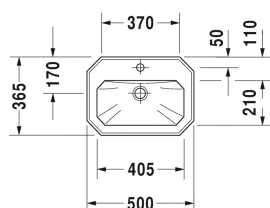

1930 Series Handrinse basin # 0785500000

| < 500 mm > |

Handrinse basin	Dimension	Weight	Order number
with overflow, with tap platform, underneath glazed			
Colors			
00 White Alpin			
Variant			
●	500 x 365 mm	11.000 kilogram	0785500000
Sanitary ceramics with the special WonderGliss surface finish will remain clean and attractive-looking for a long time to come. When ordering WonderGliss please add a "1" as eleventh digit to the model number.			
Accessory			
Push-open waste for washbasins with overflow		0.400 kilogram	005052
Recommended faucets			
Single lever basin mixer S ceramic cartridge, Projection 91 mm, flexible connection hoses 9,53 mm (3/8"), aerator adjustable, normal spray, recommended operating pressure 1 - 5 bar, with pop-up waste set,			C11010001
Single lever basin mixer S ceramic cartridge, Projection 101 mm, flexible connection hoses 9,53 mm (3/8"), aerator adjustable, normal spray, chrome, maximum temperature can be adjusted on installation, recommended operating pressure 1 - 5 bar, with pop-up waste set,			B21010001
Single lever basin mixer for concealed installation normal spray, ceramic cartridge, aerator adjustable, connection type: basic set for concealed installation, includes: visible parts, recommended operating pressure 1 - 5 bar, Projection 174 mm,			C11070003
Single lever basin mixer S ceramic cartridge, Projection 101 mm, aerator adjustable, normal spray, chrome, maximum temperature can be adjusted on installation, recommended operating pressure 1 - 5 bar, with pop-up waste set, flexible connection hoses 9,53 mm (3/8"),			B11010001

All drawings contain the necessary measurements which are subject to standard tolerances. They are stated in mm and are non-binding. Exact measurements, in particular for customised installation scenarios, can only be taken from the finished ceramic piece.